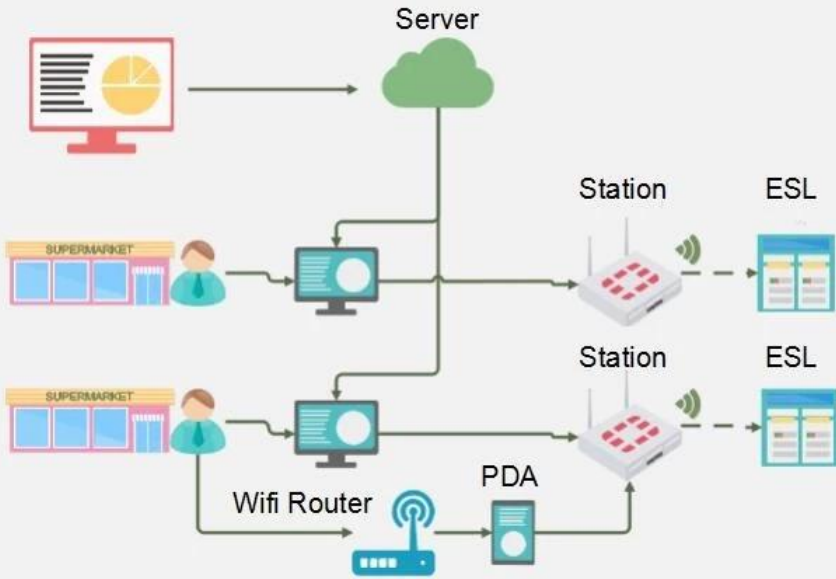

# ESL Smart Working Principal

**Easy to USE**

The software is designed to meet the needs of different users.

**Station Coverage**

One station cover 3500pcs SKU, Area

**Price Change**

Price change from Headquarter, less Labor, less mistake.