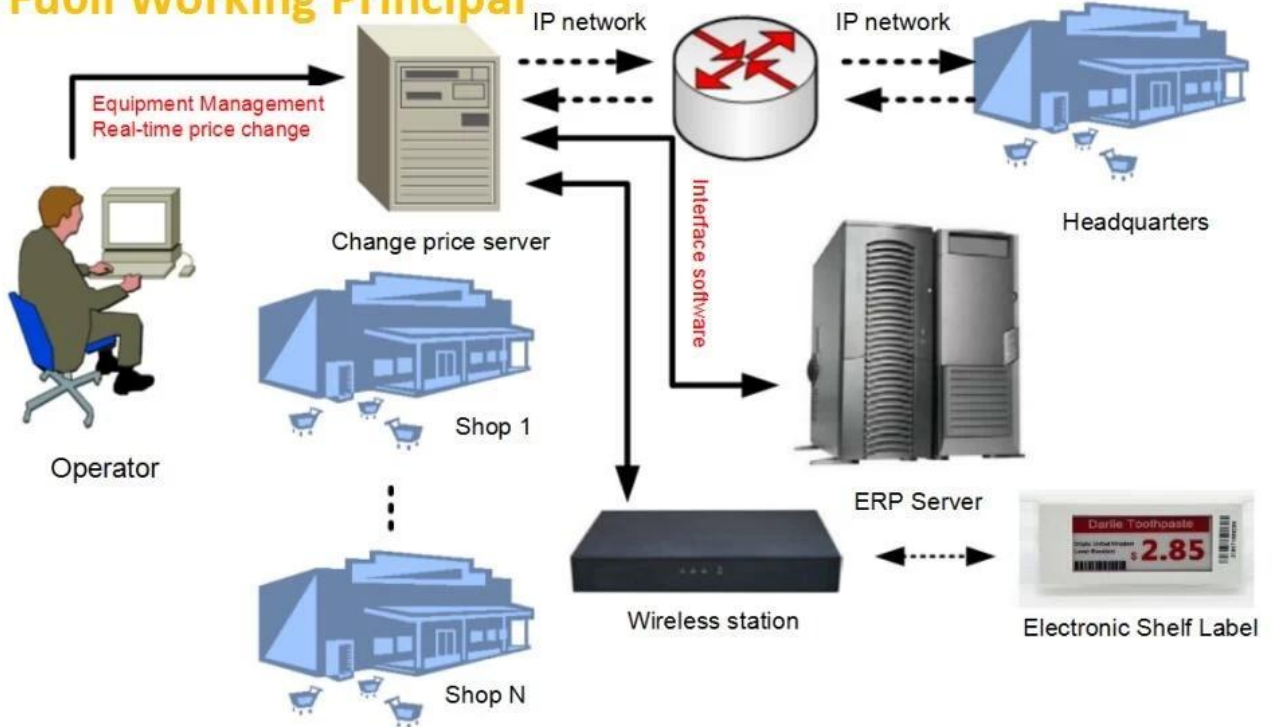

# ESL Smart Working Principal

**Easy to USE**

The software is designed to meet the needs of different users.

**Station Coverage**

One station cover 3500pcs SKU, Area

**Price Change**

Price change from Headquarter, less Labor, less mistake.

# Small Store Case Reference

ONE STAFF, ONE STORE

Bank registers system

Stock/ entrence/ sold check

PDA