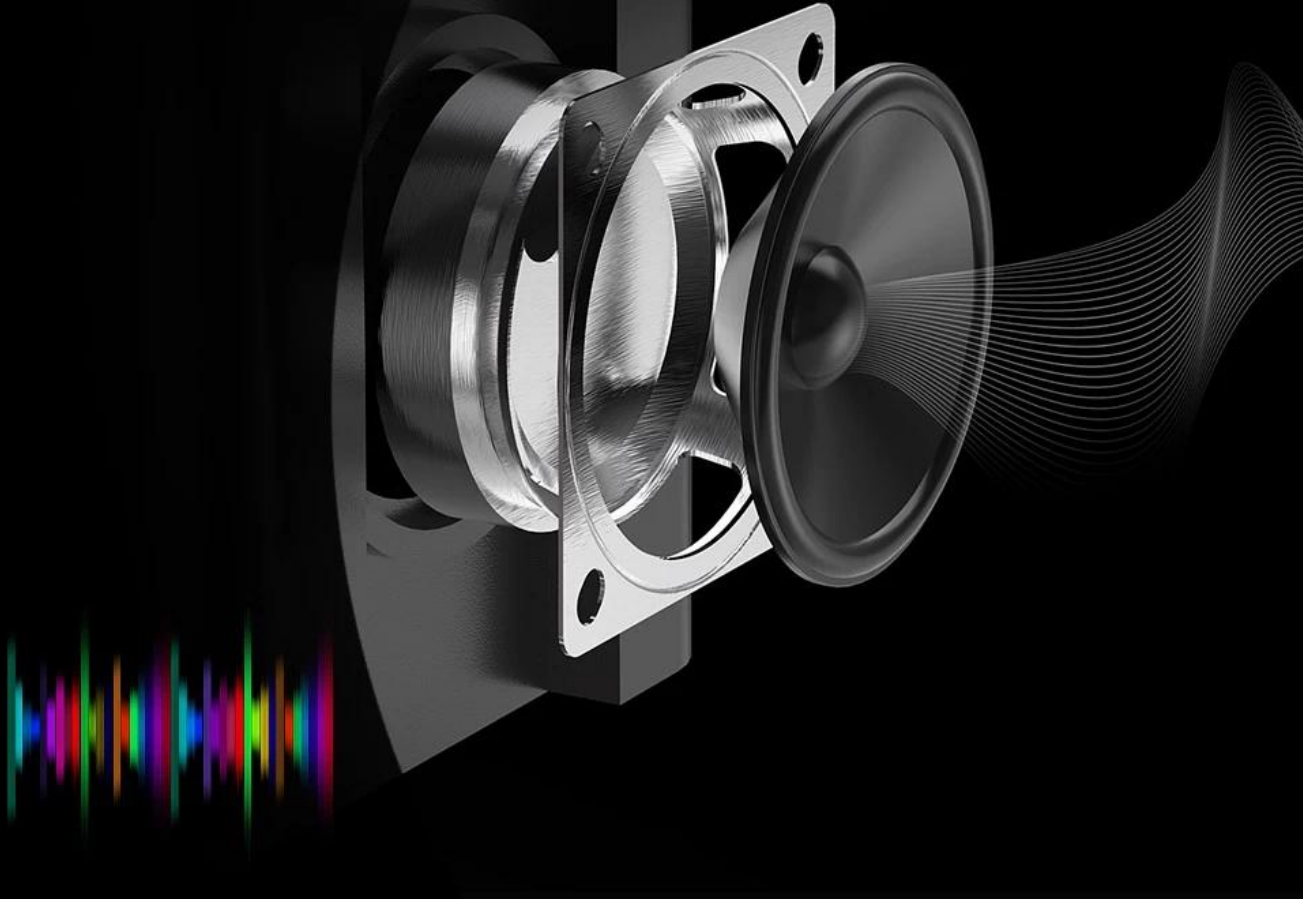

3,5 ιντσών οθόνη υγρού κρυστάλλου TFT απεικόνιση
Portable Προβολέας 1080P

Fully enclosed optical machine

Longer life of LED light source, protection
from dust and improved uniformity

Good heat dissipation

The composite heat dissipation design of the internal turbine of the optomechanical + the external axial flow is adopted.

Hear Every Whisper and Explosion

Diffuse reflection imaging, care for eye health

Reduce eye irritation, children
watching movies healthier.

Traditional LCD TV

T03 smart projector

T03 smart projector

Closed
optomechanical

Keystone

150

Full HD

1080P

≤ 35db

DSP sound

Convenient Screen Mirror

Connect your smart phone
or tablet by WiFi