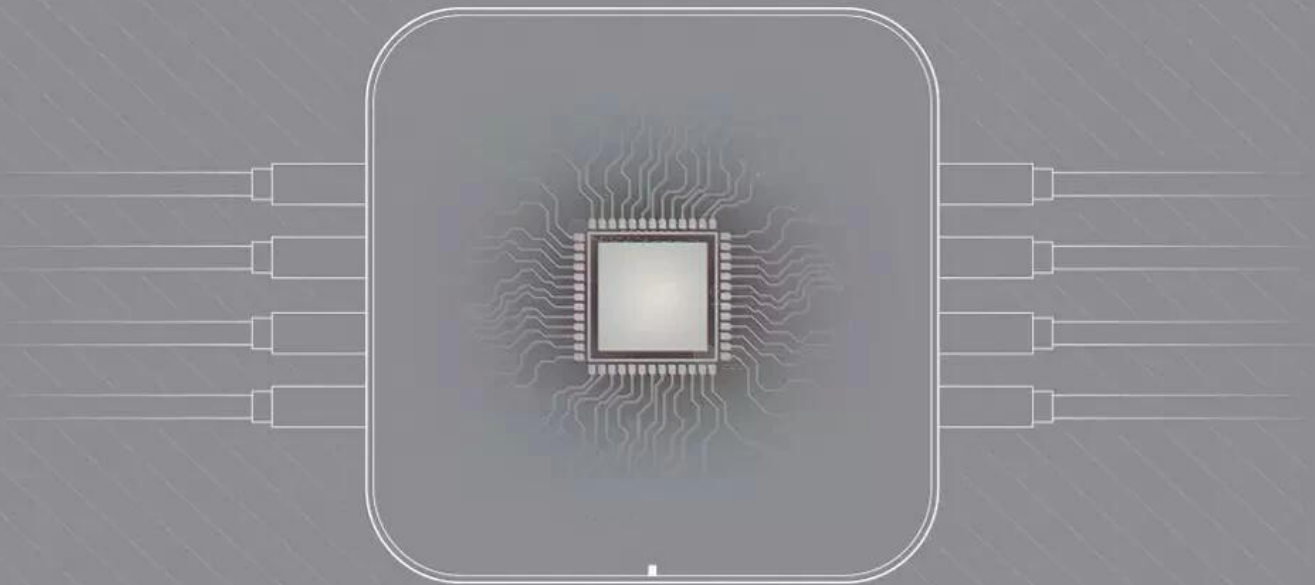

Multifunctional 8-PORT DESKTOP CHARGER

FOUR TYPES OF PLUG OPTIONS

TWO COLOR OPTIONAL

INTELLIGENT CHIP

SMART FLOW DIVISION
AUTO SWITCH

METAL SHELL WITH RIPPLE PATTERN

shiny with metallic lustre

FULLY COMPATIBLE WITH 8 OUTLETS

AUTO-ID IDENTIFICATION FOR EFFICIENT
CHARGING DIFFERENT DIGITAL PRODUCTS

DASH CHARGING AUTO IDENTIFICATION

100-240V ADEQUATE VOLTAGE CAPACITY

INPUT: 100-240V 50/60HZ 0.7A

QC3.0 OUTPUT: 3.6V-6V 3A/6V-9V 2A/9V-12V 1.5A

AUTO OUTPUT: 5V-10A

6 SAFETY PROTECTION

SPECIFIED POWER WIRE,
INTELLIGENT PROTECTION SYSTEM FOR SAFETY

Battery-free

Overheat prevention

Anti-surge protection

Overload protection

Over-current protection

Flame retardant protection

CD LINES LUSTRE

LED LIGHT

ABS SHELL

CNC MATERIAL

Qualcomm 3.0
Quick Charge

LASER

A SMART LED LIGHT FOR REAL-TIME CHARGING PROGRESS