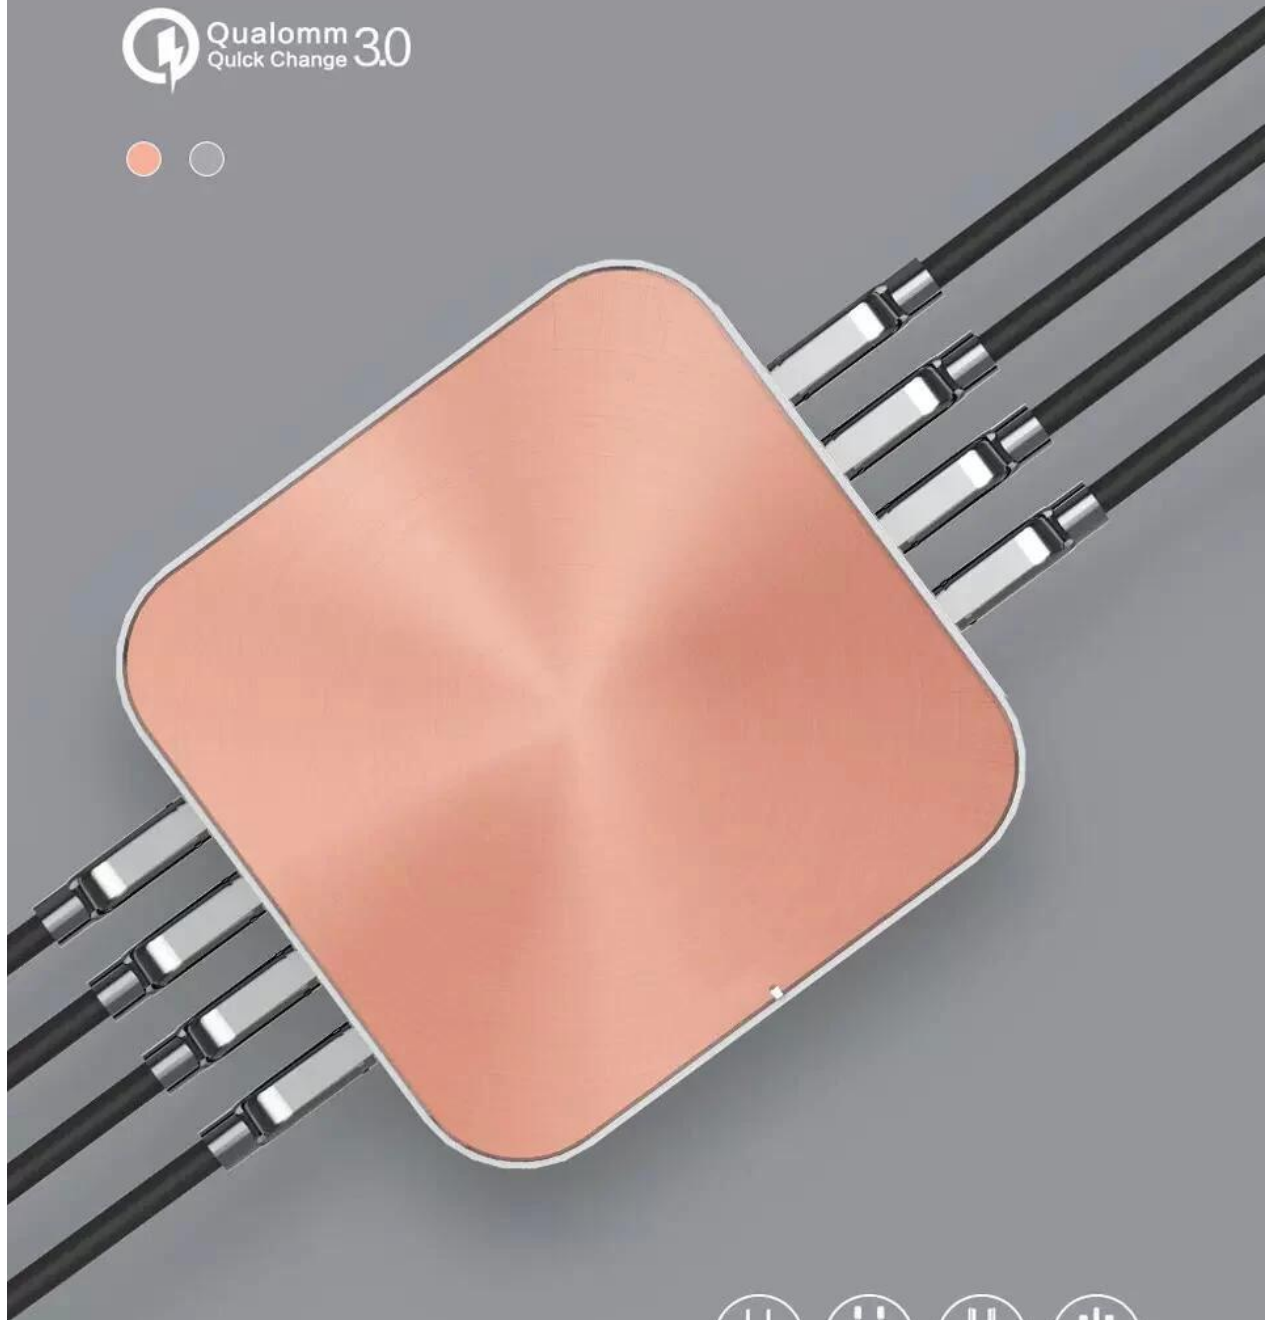

Multifunctional 8-PORT DESKTOP CHARGER

FOUR TYPES OF PLUG OPTIONS

TWO COLOR OPTIONAL

INTELLIGENT CHIP

SMART FLOW DIVISION
AUTO SWITCH

METAL SHELL WITH RIPPLE PATTERN

shiny with metallic lustre

FULLY COMPATIBLE WITH 8 OUTLETS

AUTO-ID IDENTIFICATION FOR EFFICIENT
CHARGING DIFFERENT DIGITAL PRODUCTS

DASH CHARGING AUTO IDENTIFICATION

100-240V ADEQUATE VOLTAGE CAPACITY

INPUT: 100-240V 50/60HZ 0.7A

QC3.0 OUTPUT: 3.6V-6V 3A/6V-9V 2A/9V-12V 1.5A

Flame retardant protection

CD LINES LUSTRE

LED LIGHT

ABS SHELL

CNC MATERIAL

Qualcomm 3.0
Quick Charge

LASER

A SMART LED LIGHT FOR REAL-TIME CHARGING PROGRESS