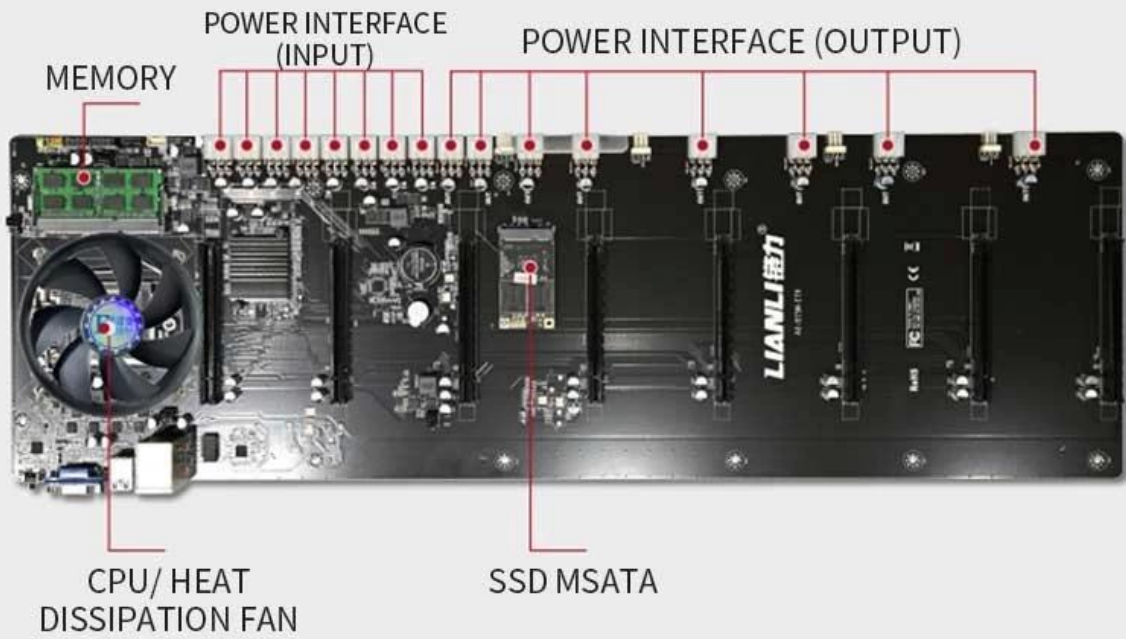

**857S Pro Foldable GPU Mining Rig 6,5CM
Card Distance Power Supply
2000W/2500W/3300W Graphics Card Mining
Box**

HEAT DISSIPATION SYSTEM

01

- 8*4500RPM HEAT DISSIPATION FAN
- AIR VOLUME IS ENOUGH
- EXCELLENT STABILITY

02

- SPEED ADJUSTABLE (500-4500RPM)

03

- NEW MATERIAL
- THE SERVICE LIFE IS UP TO 11 YEARS
- WITH PWM SPEED REGULATION FUNCTION

- THE OLD MATERIAL
- LIFE SPAN IS ABOUT A YEAR
- UNREGULATED SPEED

PACKING LIST