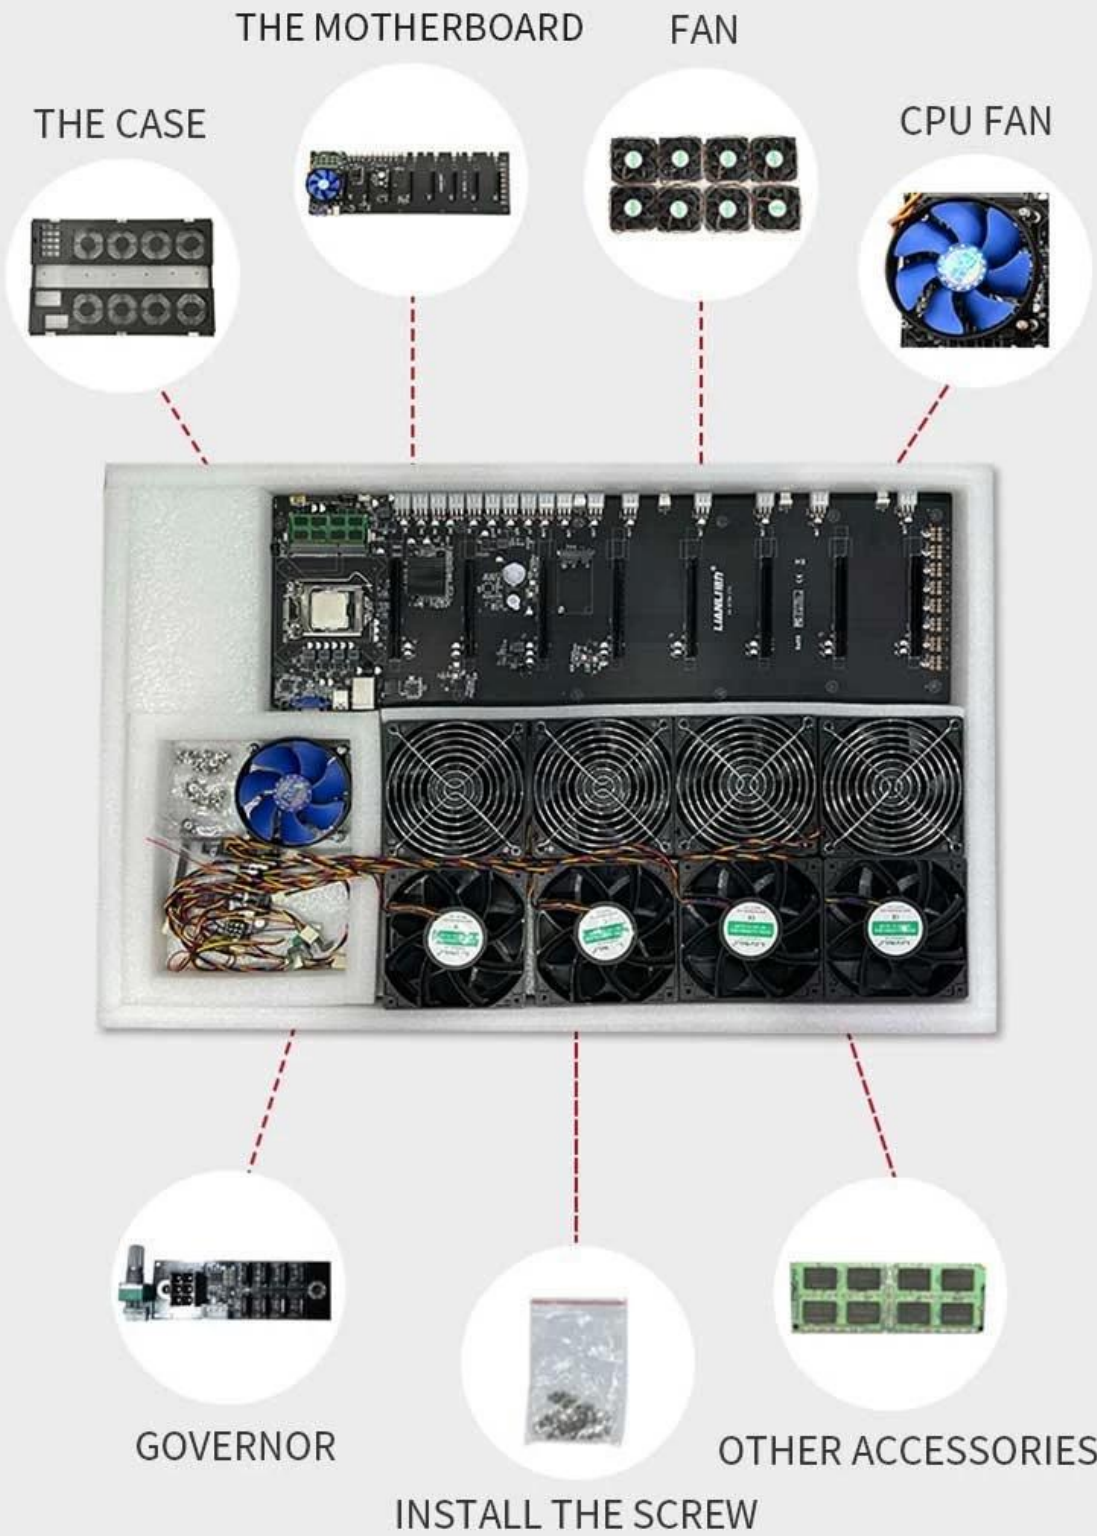

**857S Pro Foldable GPU Mining Rig 6,5CM
Card Distance Power Supply
2000W/2500W/3300W Graphics Card Mining
Box**

HEAT DISSIPATION SYSTEM

01

- 8*4500RPM HEAT DISSIPATION FAN
- AIR VOLUME IS ENOUGH
- EXCELLENT STABILITY

02

- SPEED ADJUSTABLE (500-4500RPM)

03

- NEW MATERIAL
- THE SERVICE LIFE IS UP TO 11 YEARS
- WITH PWM SPEED REGULATION FUNCTION

- THE OLD MATERIAL
- LIFE SPAN IS ABOUT A YEAR
- UNREGULATED SPEED

PACKING LIST