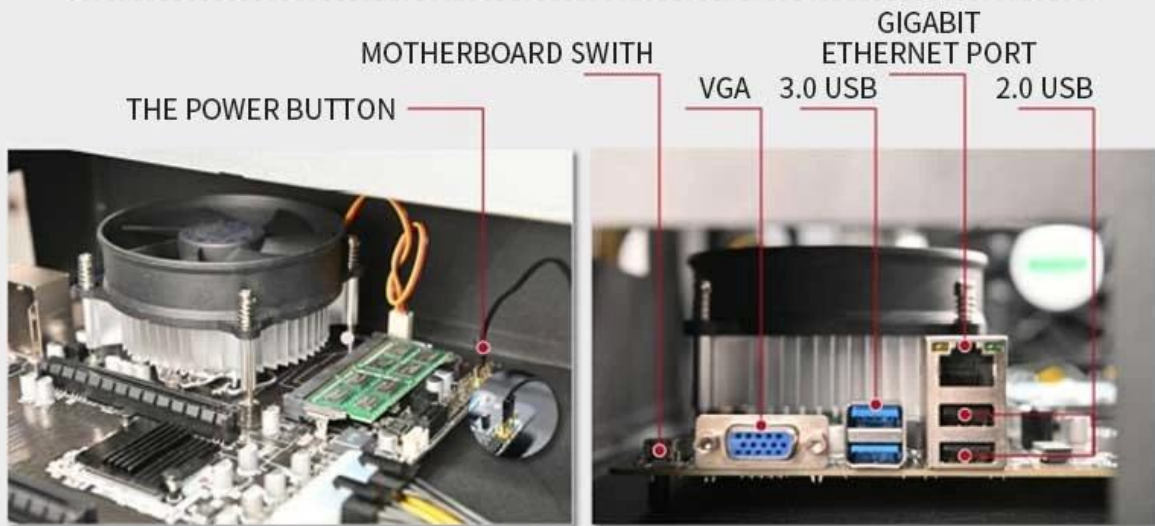

**857S Pro Foldable GPU Mining Rig 6,5CM
Card Distance Power Supply
2000W/2500W/3300W Graphics Card Mining
Box**

HEAT DISSIPATION SYSTEM

01

- 8*4500RPM HEAT DISSIPATION FAN
- AIR VOLUME IS ENOUGH
- EXCELLENT STABILITY

02

- SPEED ADJUSTABLE (500-4500RPM)

03

- NEW MATERIAL
- THE SERVICE LIFE IS UP TO 11 YEARS
- WITH PWM SPEED REGULATION FUNCTION

- THE OLD MATERIAL
- LIFE SPAN IS ABOUT A YEAR
- UNREGULATED SPEED

PACKING LIST