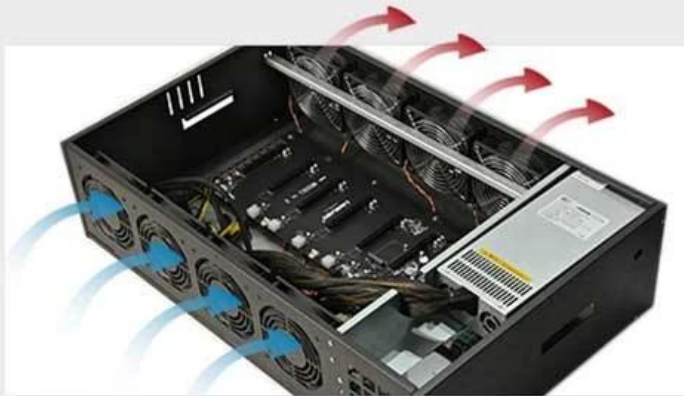

**857S Pro Foldable GPU Mining Rig 6,5CM
Card Distance Power Supply
2000W/2500W/3300W Graphics Card Mining
Box**

HEAT DISSIPATION SYSTEM

01

- 8*4500RPM HEAT DISSIPATION FAN
- AIR VOLUME IS ENOUGH
- EXCELLENT STABILITY

02

- SPEED ADJUSTABLE (500-4500RPM)

03

- NEW MATERIAL
- THE SERVICE LIFE IS UP TO 11 YEARS
- WITH PWM SPEED REGULATION FUNCTION

- THE OLD MATERIAL
- LIFE SPAN IS ABOUT A YEAR
- UNREGULATED SPEED

PACKING LIST