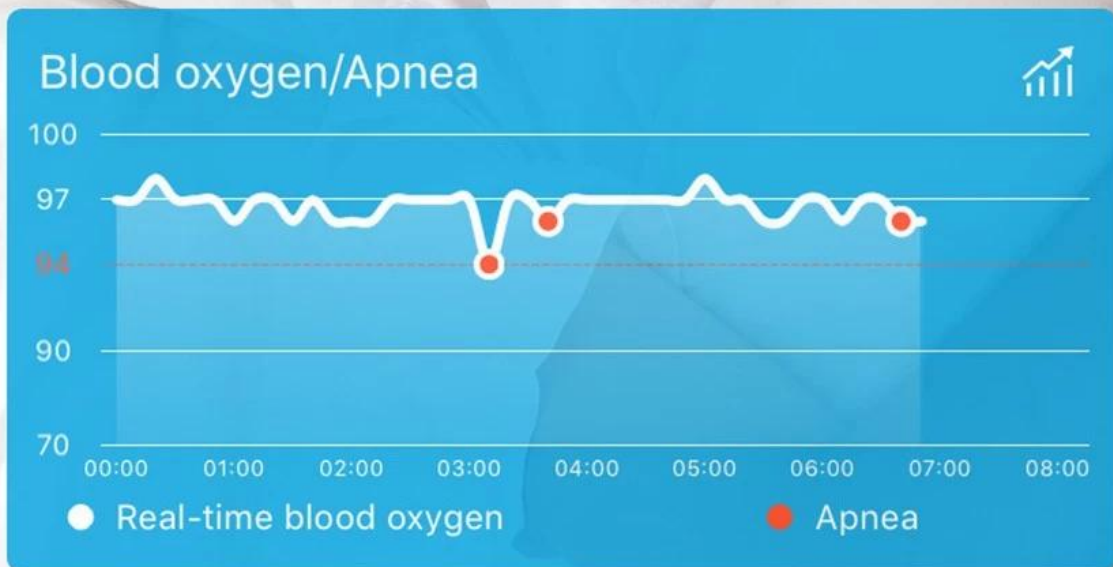

B31 Sleep Monitor Smart Wear

Parameters

Provide accurate data

Screen type	TFT IPS HD Colorful screen
Length	230mm
Material	Main body: PC metal wire drawing strap: TPE
Battery	140mAh Polymer lithium battery
Sensor	OSRAM SFH7060 Green & RED light
Touch type	One point capacitance
Charging type	Plug-in USB
UI language	Chinese/English
APP functions	Blood Oxygen/SpO2; HRV(Heart Rate Variability); Lorentz Scatter Diagram; Steps; Heart rate monitor; Sports mode; Alarm; Health reminder; Sleep monitor.

Situation show

...

What you see is what you get

Serious about profession

Data of Heart rate and blood Oxygen accurate to medical level
OSRAM Green+red light/ Professional sensor

Red light for blood oxygen

Green light for heart rate

Sleep Apnea Syndrome

Vibrate to remind you
Monitor your health on time

Special Functions

Every Function shows sincere heart

Special Functions

Quasi-Medical Blood
Oxygen/SpO2

24h HR
monitor

HRV Lorentz
Scatter Diagram

sleep

Basic Functions

WeChat Sport

Gender
switch

Call reminder

Message Push

Gender
switch

Steps