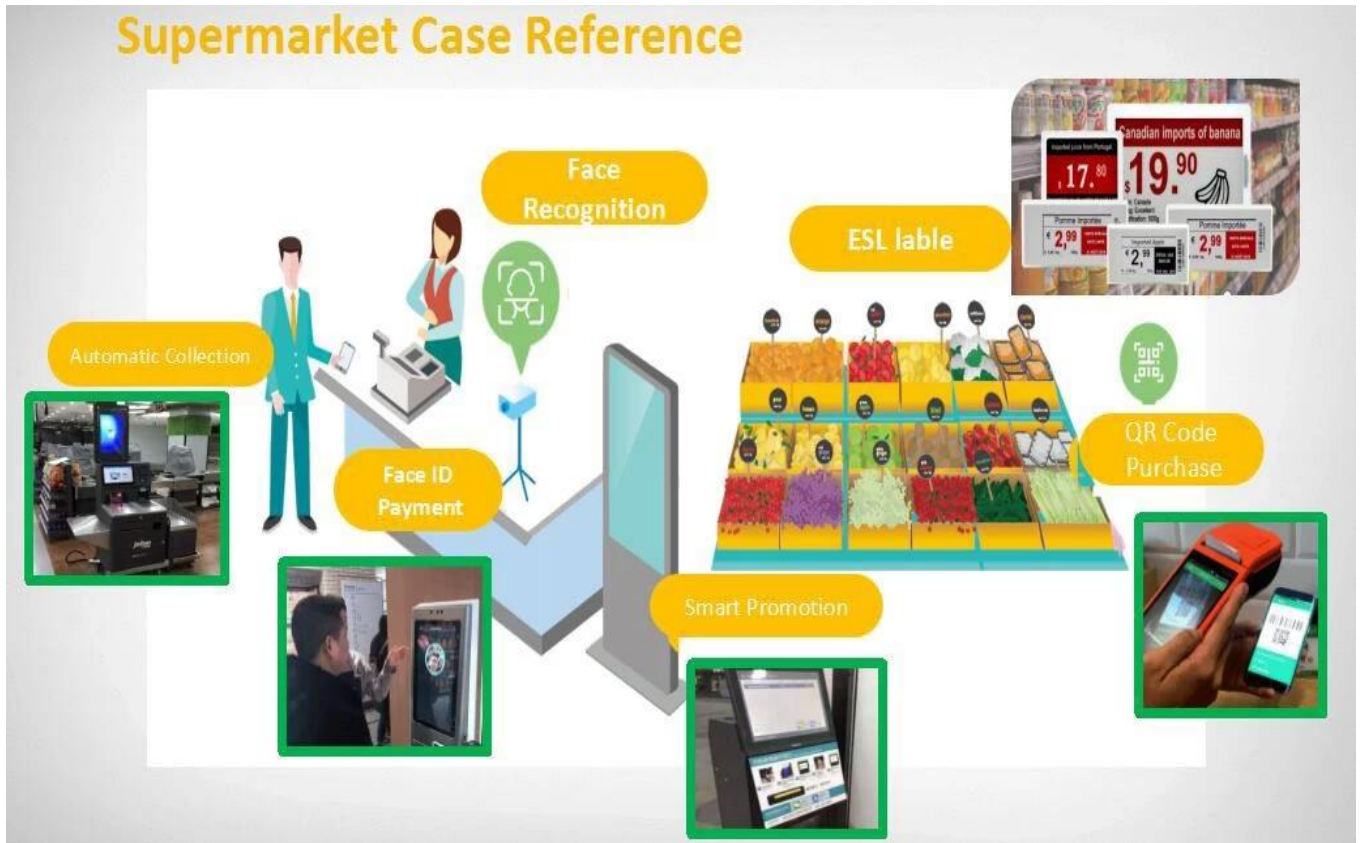

ESL Demo Kit με δείγμα λογισμικού system 2.1 / 2.9 / 4.2 ιντσών

What is Electronic Shelf Label

Electronic shelf label (ESL) is an electronic display device that can replace traditional paper price tags on shelves. Each ESL is connected to the mall computer database through the network, and the products information such as the latest price is displayed through the screen of the ESL.

First LCD Label
The first ESL appeared in Europe

LCD Label was used by METRO
The second largest retailer in the world

ESL Widely Use
ESL are available in more than 50 countries over the world. More than 24,000 supermarkets. Like Carrefour, Walmart, etc

ESL Fast Growing

Total shipments amount will be up to 100 million in 2018. Market scale will be around 14 Billion USD

2018

2011

1995

1980-1993

Larger size 7.5&12.2inch ESL

Supermarket Solution