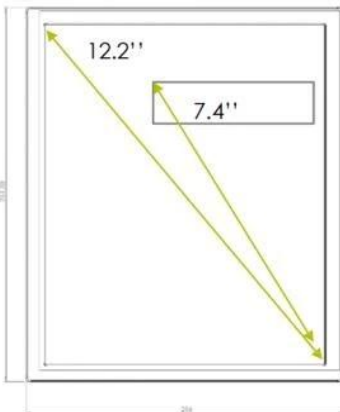

ESL Fast Growing

Total shipments amount will be up to 100 million in 2018. Market scale will be around 14 Billion USD

2018

2011

1995

1980-1993

Larger size 7.5&12.2inch ESL

Supermarket Solution