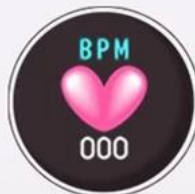

προς την **προς την Επαγγελματικό έξυπνο ρολόι Blue** προς τη **θη**
γυναικείο αθλητικό/έξυπνο ρολόι Android Χουνδρικό έξυπνο
ρολόι

B36 SMART

Physiological Function

Physiological period

Safety period

Ovulation period

Ovulation day

Colorful display

Heart rate

Sleep

Sports mode

Smart reminder

Physiological cycle

steps

DISTANCE
3.583

SPORT MODE
Know data status easily

SLEEP MONITOR

Wear it without feeling

The watch automatically detects the body state, opens the sleep monitoring mode.

Wear without feeling

8.5mm
Ultra-thin body

31g
Skin-friendly

CNC Technology
6063 aviation aluminum

8.5mm

Brand BERACE

Model B36

Display 1.04" IPS colorful

Material 6063 Aluminum

Sensor ROHM 3 axis