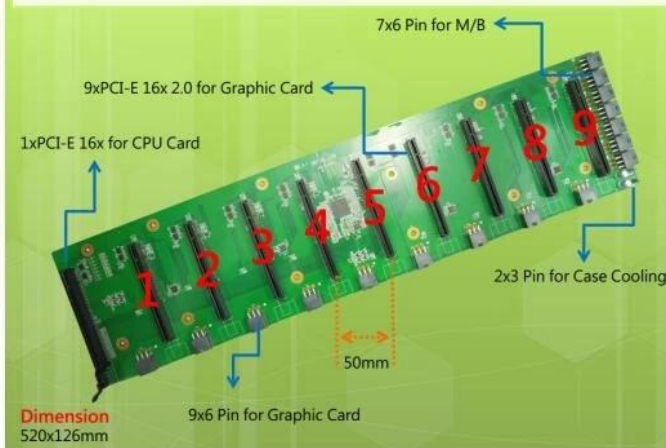

Supply Miner Machine σε απόθεμα

CPU	1150
Graphic Card <i>Optional</i>	RX570 /RX580 /RX460/RX470/1060 /1070 3G/4G/6G/8G
Motherther	H81BTC Suport 16PCS Graphic Card
HDD	SSD 120GB
Memory	DDR4 8GB
Keyboard	Connect
Power Supply	1600W
Miner Machine	Including 8PCS 6GB VGA Card
Display	17.5inch -19inch
Other	Optional DIY Function

Product Roadmap

M/B Front

Graphic Card

Graphic Card

Cooling

Stocked RX460 /RX570 4G 8G ,Support Booking
RX570 /RX580 4GB,Manli 1070 8GB ,Delivery 3-12
Weeks

M/B Front

M/B Back

Power

Optional 1800W