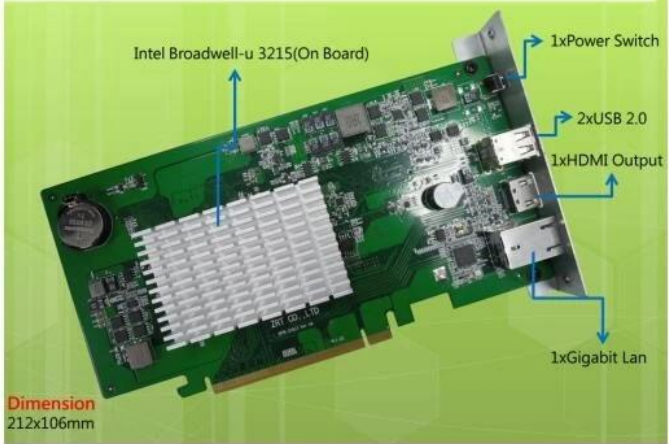

Supply Miner Machine σε απόθεμα

CPU	1150
Graphic Card <i>Optional</i>	RX570 /RX580 /RX460/RX470/1060 /1070 3G/4G/6G/8G
Motherther	H81BTC Suport 16PCS Graphic Card
HDD	SSD 120GB
Memory	DDR4 8GB
Keyboard	Connect
Power Supply	1600W
Miner Machine	Including 8PCS 6GB VGA Card
Display	17.5inch -19inch
Other	Optional DIY Function

Product Roadmap

M/B Front

Graphic Card

Graphic Card

Cooling

Stocked RX460 /RX570 4G 8G ,Support Booking
RX570 /RX580 4GB,Manli 1070 8GB ,Delivery 3-12
Weeks

M/B Front

M/B Back