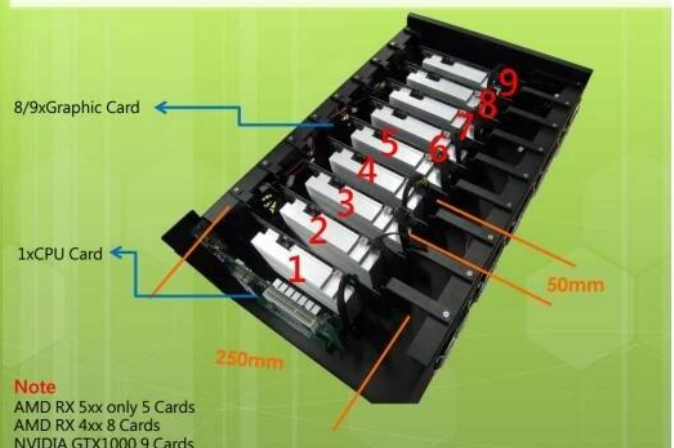

Supply Miner Machine σε απόθεμα

CPU	1150
Graphic Card <i>Optional</i>	RX570 /RX580 /RX460/RX470/1060 /1070 3G/4G/6G/8G
Motherther	H81BTC Suport 16PCS Graphic Card
HDD	SSD 120GB
Memory	DDR4 8GB
Keyboard	Connect
Power Supply	1600W
Miner Machine	Including 8PCS 6GB VGA Card
Display	17.5inch -19inch
Other	Optional DIY Function

Product Roadmap

M/B Front

Graphic Card

Graphic Card

Cooling

Stocked RX460 /RX570 4G 8G ,Support Booking
RX570 /RX580 4GB,Manli 1070 8GB ,Delivery 3-12
Weeks

M/B Front

M/B Back

Power

Optional 1800W