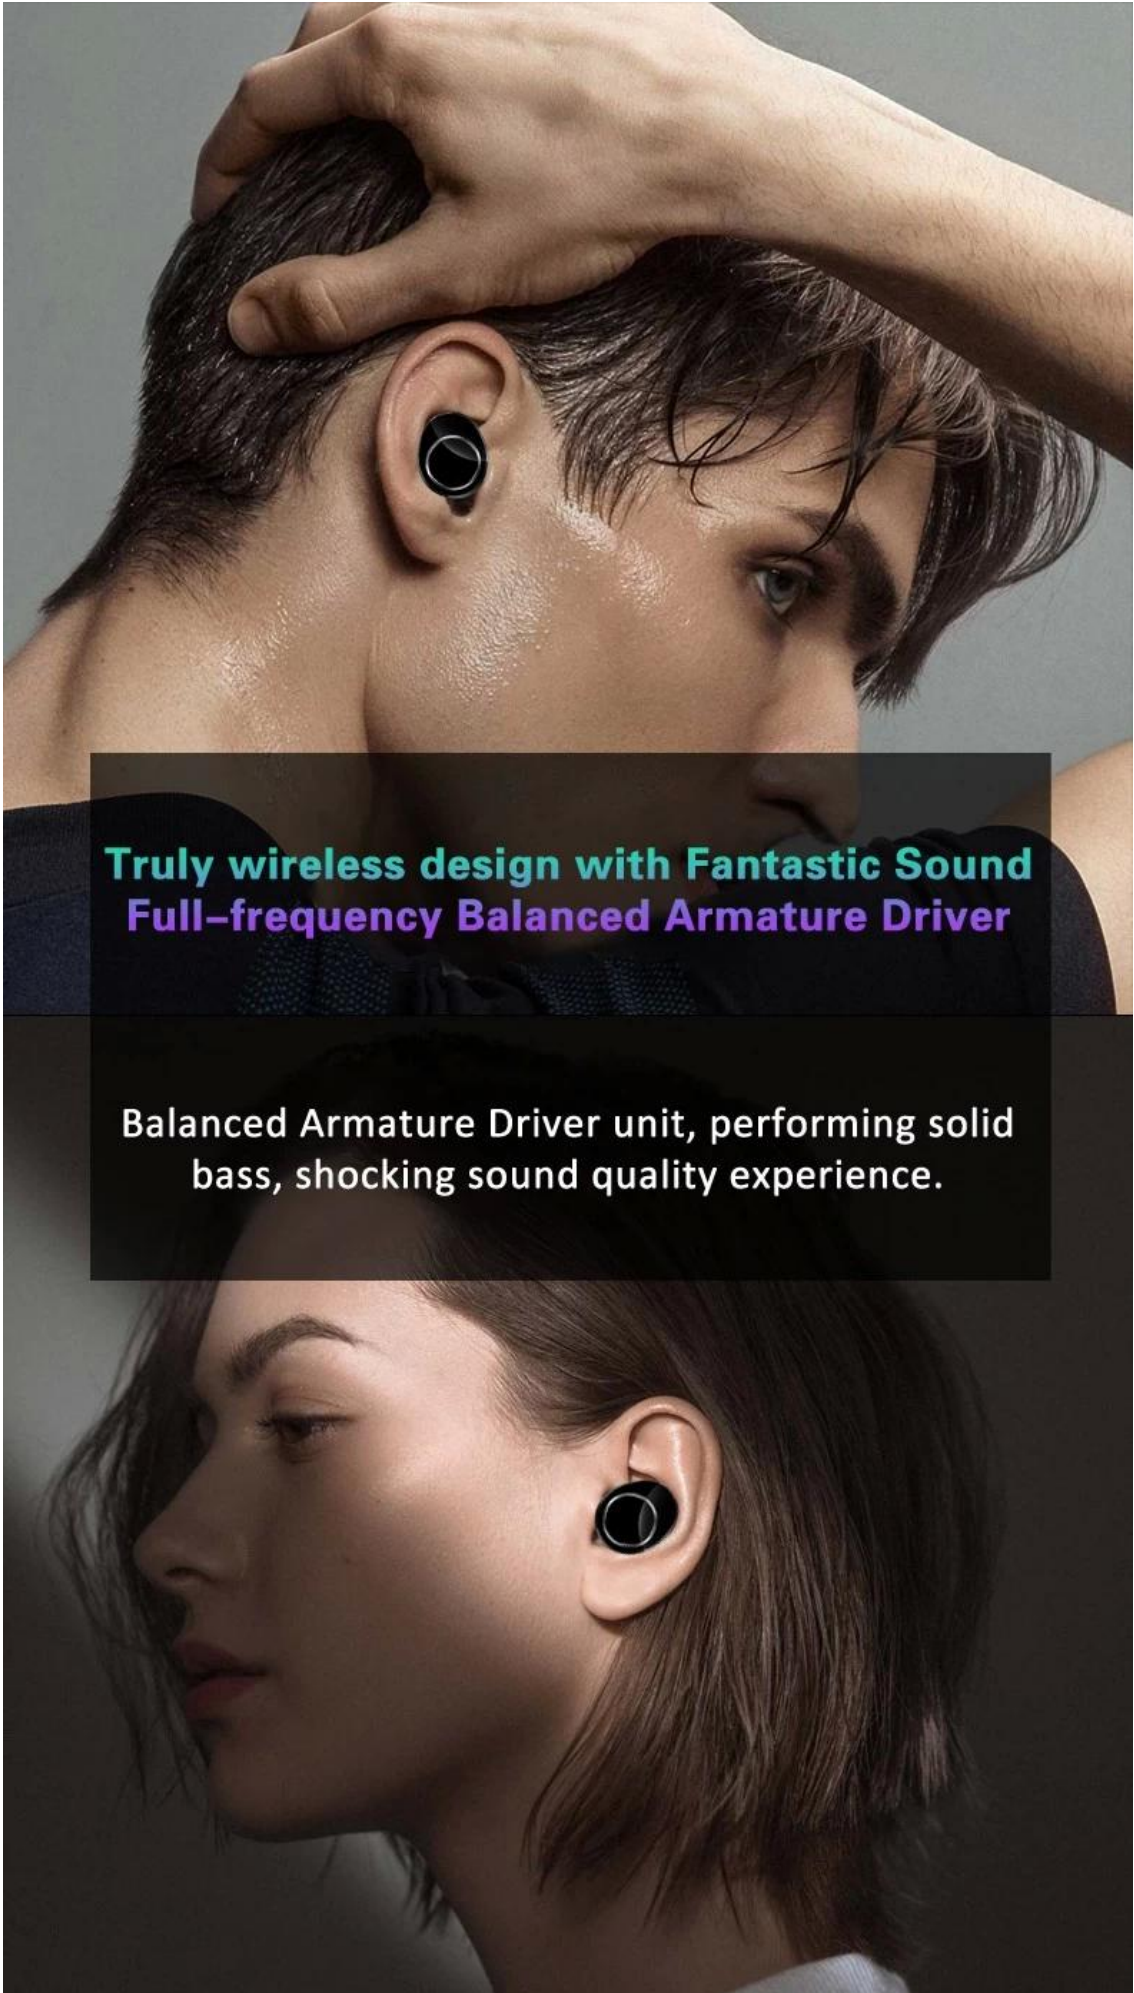

Truly wireless design with Fantastic Sound
Full-frequency Balanced Armature Driver

Balanced Armature Driver unit, performing solid
bass, shocking sound quality experience.