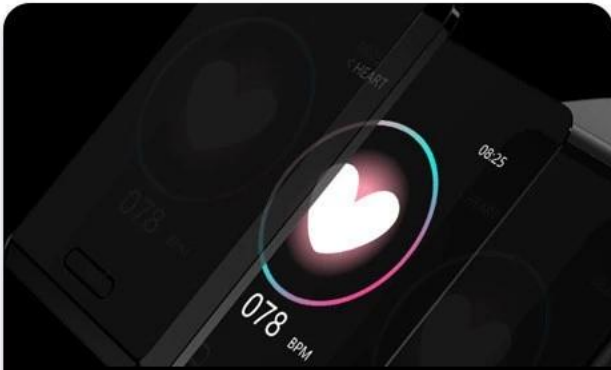

# Colorful HD Sports Watch

HD dynamic colorful

Multiple sports mode

24h Heart rate monitor

Sleep monitoring

# Products Features

COLORFUL HD SPORTS WATCH

Colorful sreen

Powerful CPU

Multiple sports mode

Precise heart rate

IP67 waterproof

Magnetic charging