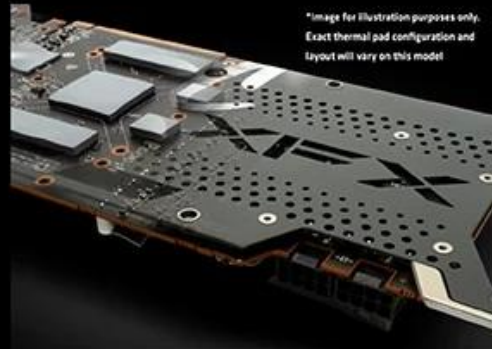

XFx rx6700xt κάρτα γραφικών γρήγορη Κασέτα
παιχνιδιού 319 AMD 12 GB GDDR6 192 bit

FEATURES

BUILT FOR THE GAMER

POWERHOUSE PERFORMANCE FOR 1440P

Get equipped to play the newest games at the highest settings with 12GB of GDDR6 memory and 40 enhanced compute units delivering 1440p gaming at ultra settings with smooth framerates and maximum visual settings.

AIRFLOW AND AESTHETICS

Finding the balance between a good looking card and maximizing it's performance is an art. Where we could improve airflow, we did it, we opened it up while keeping the design clean and cool.

XFX GHOST THERMAL AND COOLING TECHNOLOGIES

XFX's all new Ghost Thermal design cools your GPU better than ever before. Our new design features a straight through airflow venting to significantly improves cooling and compliments open design of the Ghost Thermal floating shroud design. Our new 13 blade fans increase total air flow and provides long lasting quieter operation.

MAXIMIZED THERMAL PADDING

XFX maximizing the cooling effectiveness of our cards by increasing the number of thermal padding throughout the card. This includes thermal pads on VRM's, Memory, and GPU on both sides of the PCB. Ensuring stable high quality performance.