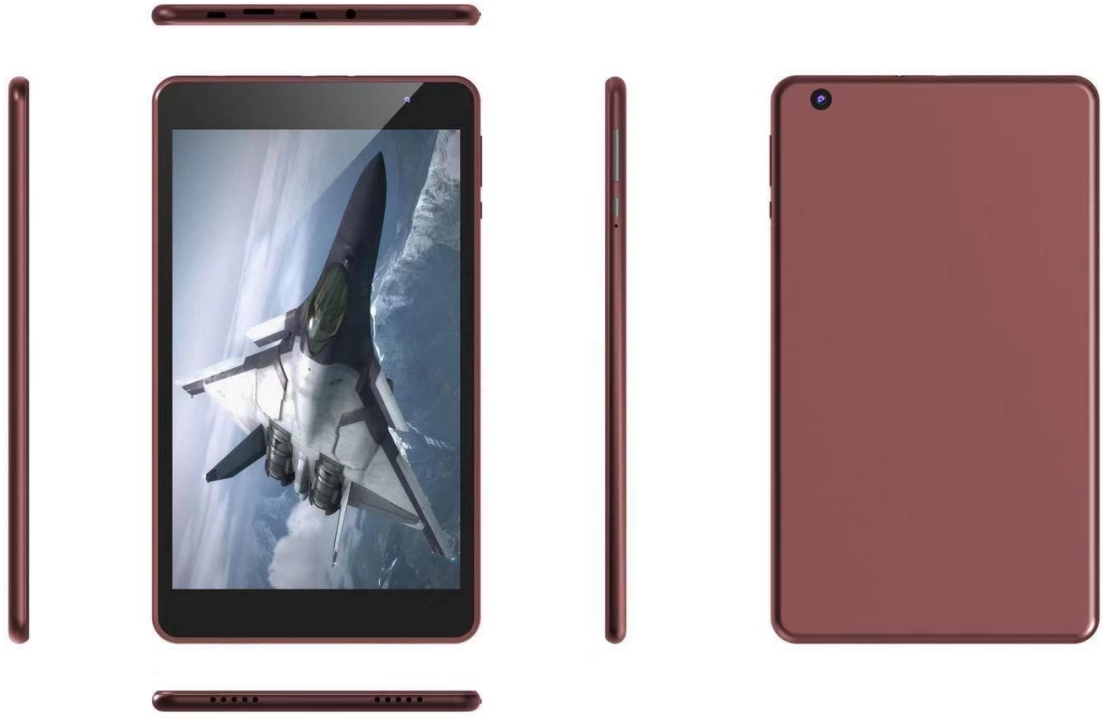

2020 China Supplier 7 Inch Children's Tablet Metal Case Educational Learning Android Children's Tablet

机型: ILF8 规格: 214.3*124.2*8.0MM

机型: ILF8 规格: 214.3*124.2*8.0MM

机型: ILF8 规格: 214.3*124.2*8.0MM

机型: ILF8

规格: 214.3*124.2*8.0MM