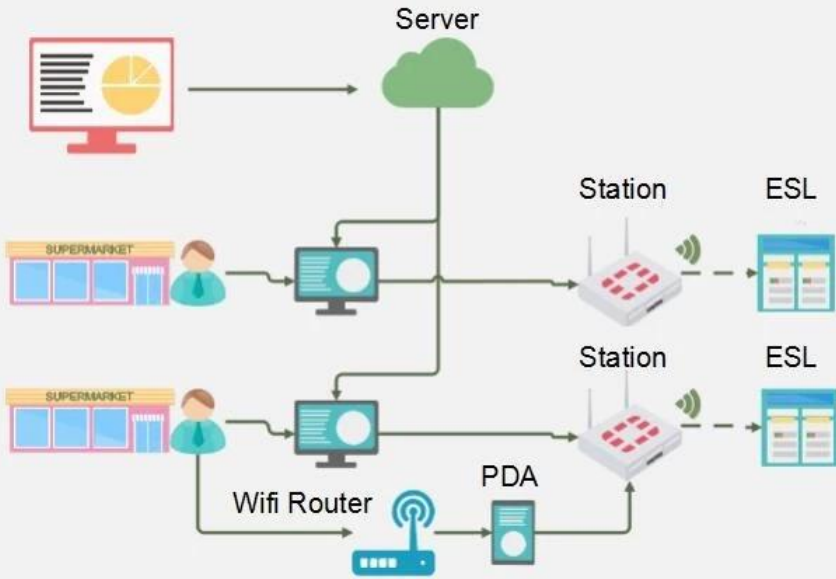

2.9-inch supermarket new retail ESL solution electronic ink

ESL Full Working Principal

ESL Smart Working Principal

- 
Easy to USE
 The software is designed to meet the needs of different users.
- 
Station Coverage
 One station cover 3500pcs SKU, Area