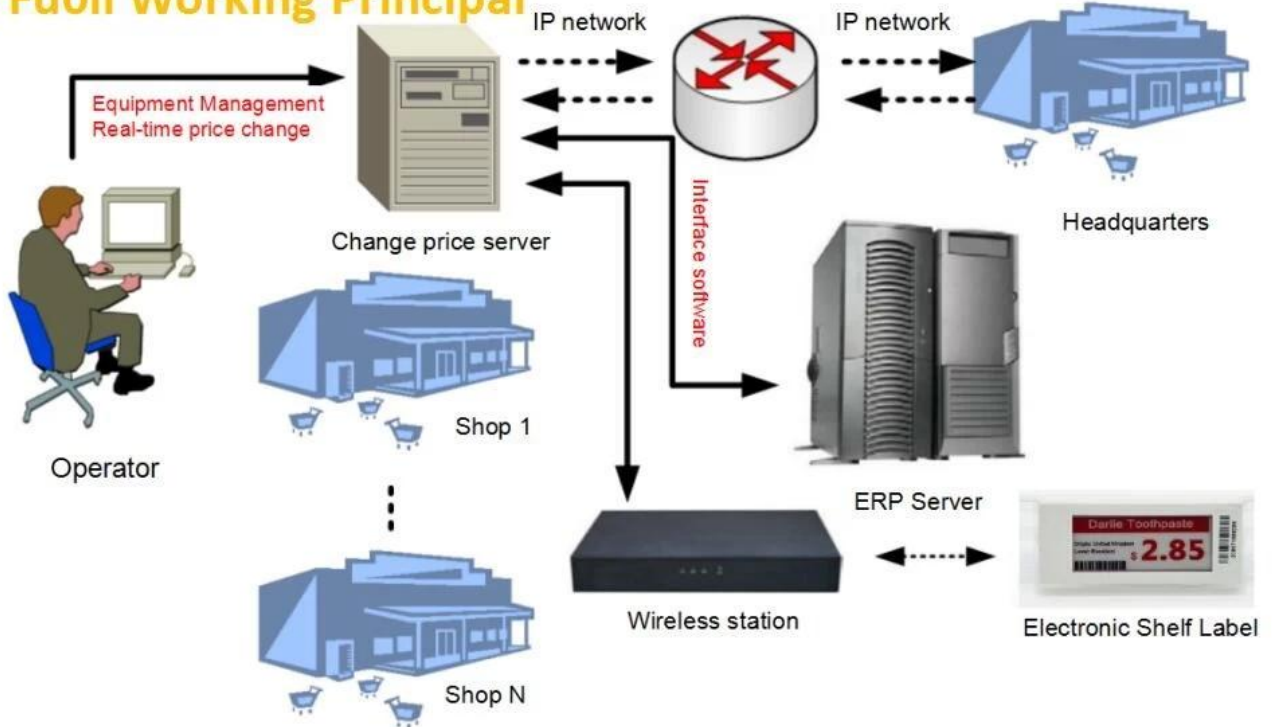

2.9-inch supermarket new retail ESL solution electronic ink

ESL Full Working Principal

ESL Smart Working Principal

- 
Easy to USE
 The software is designed to meet the needs of different users.
- 
Station Coverage
 One station cover 3500pcs SKU, Area

- 
Price Change
 Price change from Headquater, less Labor, less mistake.

Small Store Case Reference

ONE STAFF, ONE STORE

Supermarket Case Reference

4.2"

2.9"

2.2"

2.9" tag Size Comparison