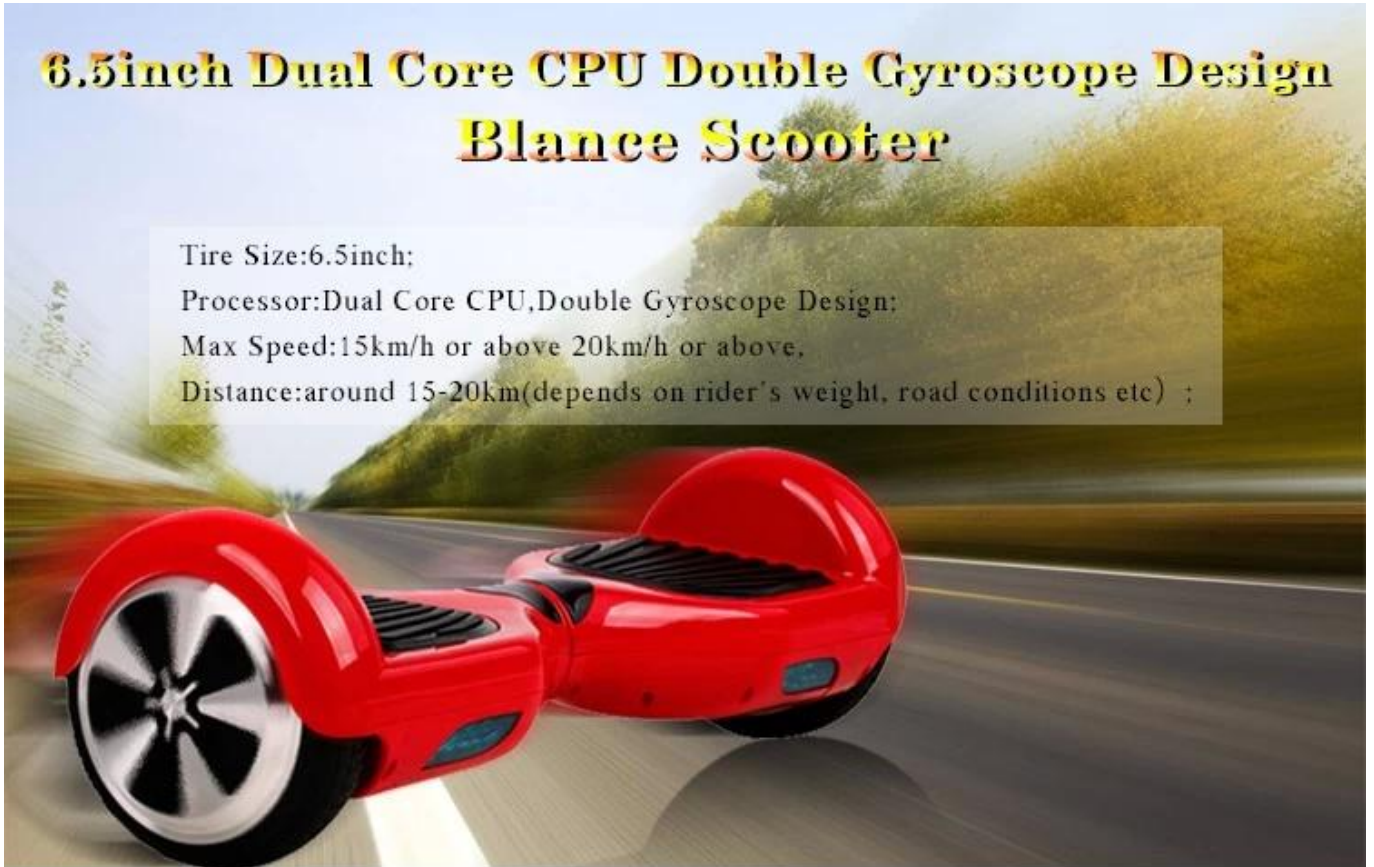

## 6.5inch Dual Core CPU Double Gyroscope New Design Balance Scooter

### 6.5inch Dual Core CPU Double Gyroscope Design Balance Scooter

Tire Size:6.5inch;

Processor: Dual Core CPU, Double Gyroscope Design;

Max Speed: 15km/h or above 20km/h or above.

Distance: around 15-20km (depends on rider's weight, road conditions etc) ;

## Dual Core CPU, Double Gyroscope Design

**36V\*4.4AH (158WH) Lithium battery**

Max Speed:15km/h or above 20km/h or above,  
Distance:around 15-20km(depends on rider's weight, road conditions etc) ;  
- 10°C-40°C (recommended at 10°C-30°C)