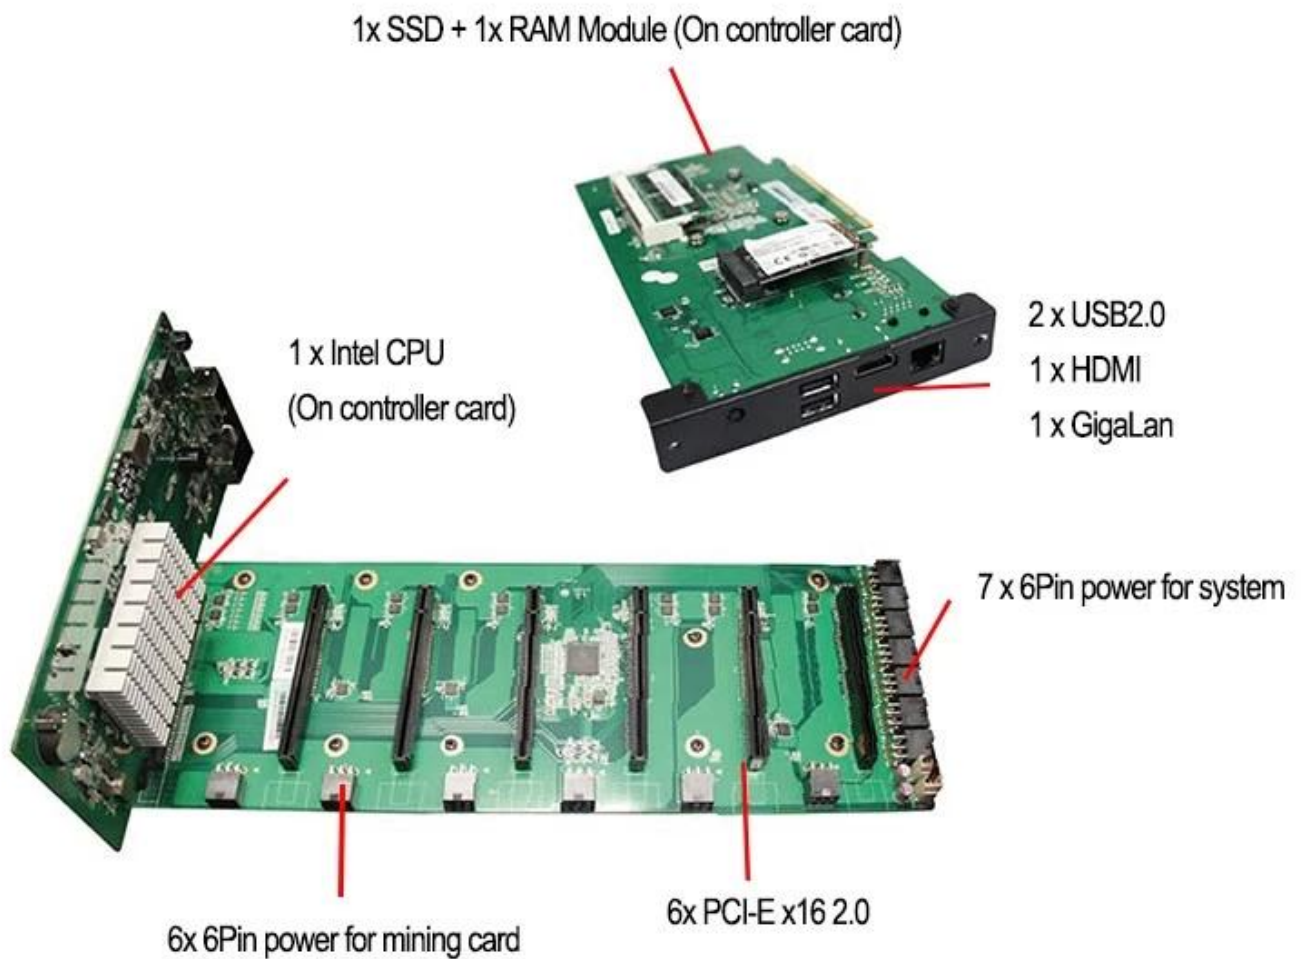

# 6 graphics cards mining machine NW- MP106-6

## Motherboard Layout Illustration

## Parameter

CPU: Intel® Apollo®

(Option Mobile Processor series)

Memory: 1 x 4GB DDR3 DRAM

Storage: 1 x 60GB mSATA SSD

Display Output : 1 x HDMI

Ethernet: 1 x Giga LAN

USB Slot : 2 x USB2.0