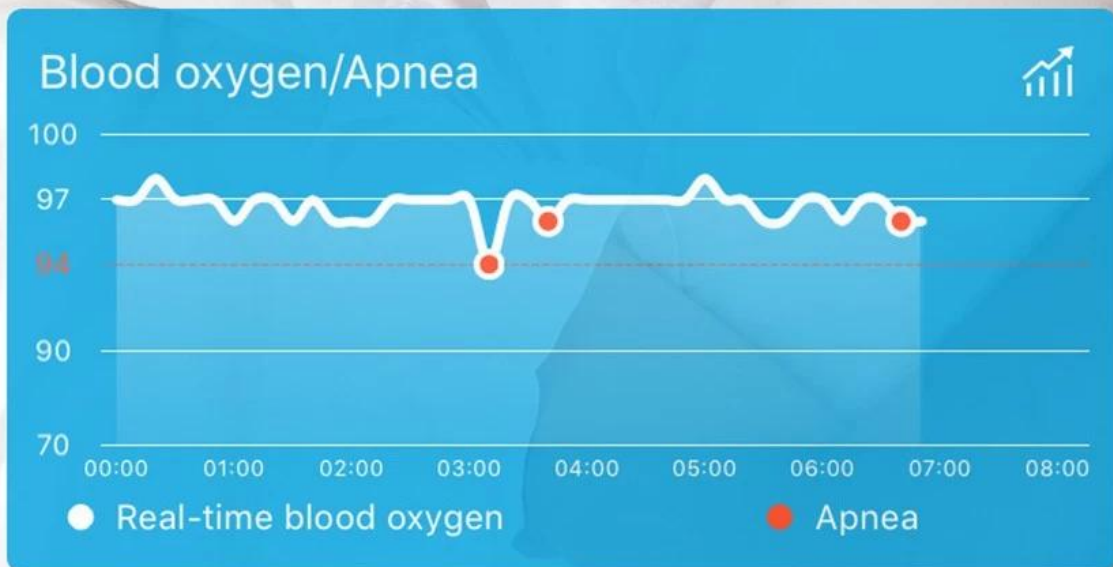

B31 Sleep Monitor Smart Wear

Parameters

Provide accurate data

Screen type	TFT IPS HD Colorful sreen
Length	230mm
Material	Main body: PC metal wire drawing strap: TPE
Battery	140mAh Polymer lithium battery
Sensor	OSRAM SFH7060 Green & RED light
Touch type	One point capacitance
Charging type	Plug-in USB
UI language	Chinese/English
APP functions	Blood Oxygen/SpO2; HRV(Heart Rate Variability); Lorentz Scatter Diagram; Steps; Heart rate monitor; Sports mode; Alarm; Health reminder; Sleep monitor.

Situation show

...

What you see is what you get

Serious about profession

Data of Heart rate and blood Oxygen accurate to medical level
OSRAM Green+red light/ Professional sensor

Red light for blood oxygen

Green light for heart rate

Sleep Apnea Syndrome

Vibrate to remind you
Monitor your health on time

Special Functions

Every Function shows sincere heart

Special Functions

Quasi-Medical Blood
Oxygen/SpO2

24h HR
monitor

HRV Lorentz
Scatter Diagram

sleep

Basic Functions

WeChat Sport

Gender
switch

Call reminder

Message Push

Gender
switch

Steps