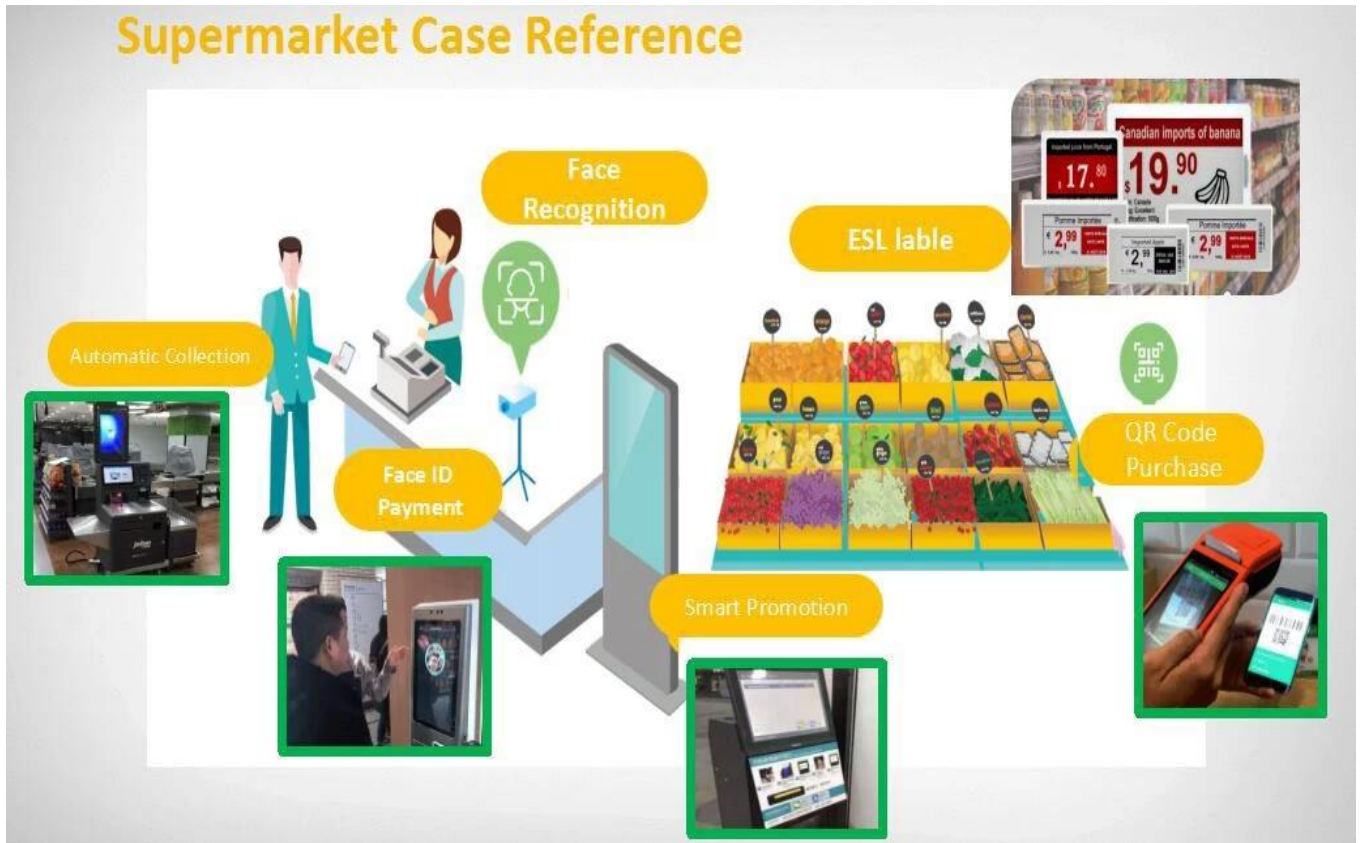

ESL demo kit with 2.1/2.9/4.2 inch shelf label sample software system

What is Electronic Shelf Label

Electronic shelf label (ESL) is an electronic display device that can replace traditional paper price tags on shelves. Each ESL is connected to the mall computer database through the network, and the products information such as the latest price is displayed through the screen of the ESL.

First LCD Label
The first ESL appeared in Europe

LCD Label was used by METRO
The second largest retailer in the world

ESL Widely Use
ESL are available in more than 50 countries over the world. More than 24,000 supermarkets. Like Carrefour, Walmart, etc

ESL Fast Growing
Total shipments amount will be up to 100 million in 2018. Market scale will be around 14 Billion USD

2018

2011

1995

1980-1993

Larger size 7.5&12.2inch ESL

Supermarket Solution