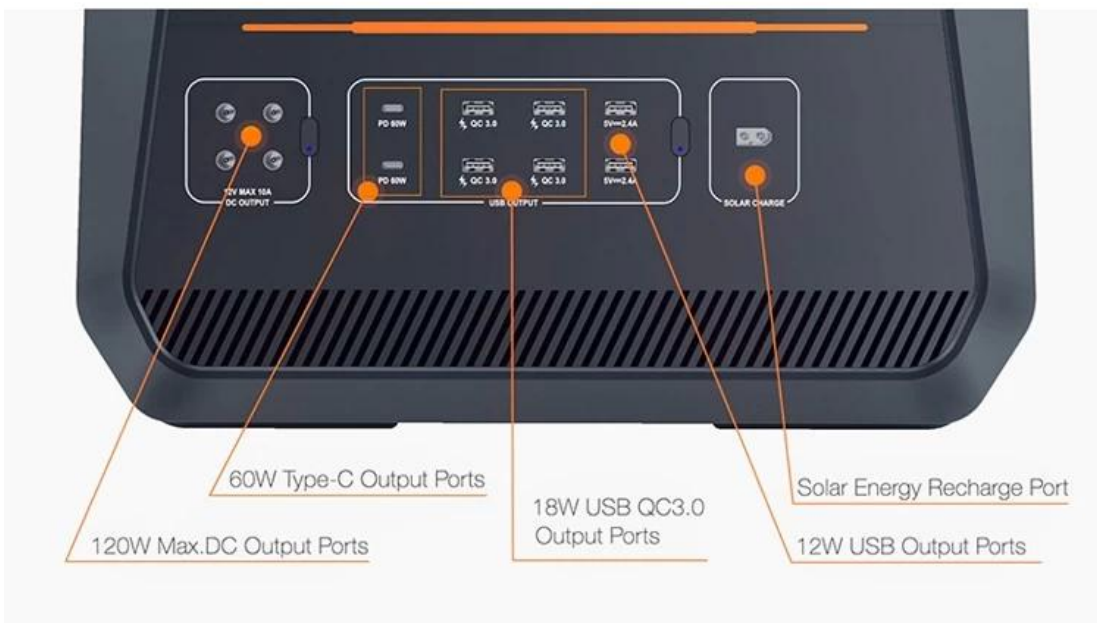

Portable multifunctional charging power bank power station high capacity 2000W AC DC USB solar outdoor power supply

Core LiFePo4 battery

WITHIN 2 HOURS

The image shows a dark grey portable power station with a blue laser beam emanating from its front. To the right, there is a clock icon with an orange border and a 100% progress indicator icon, also with an orange border.