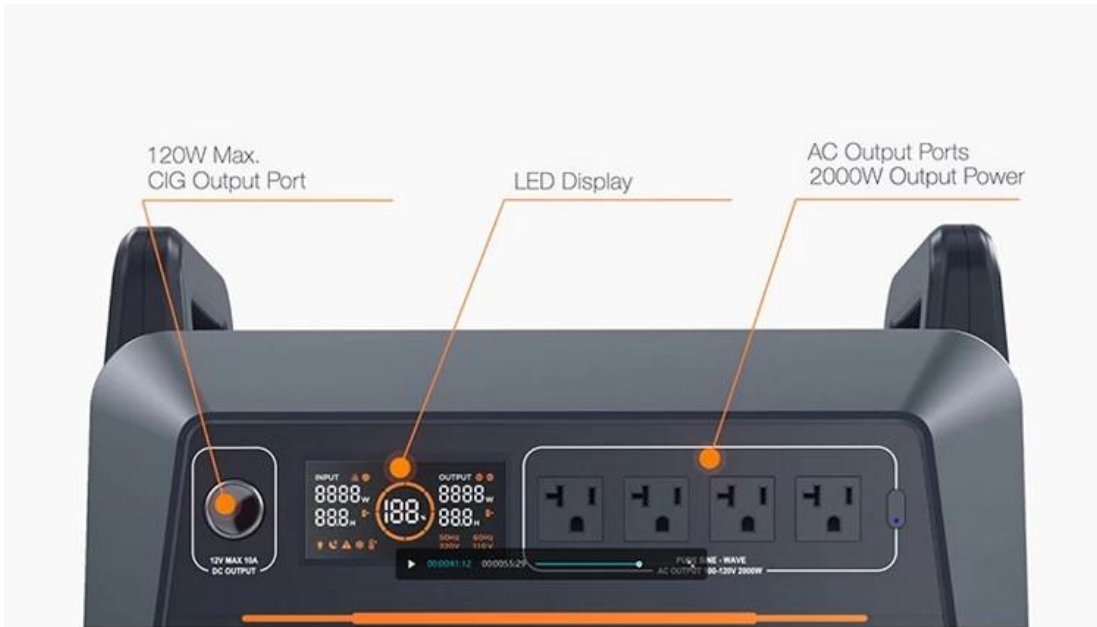

Portable multifunctional charging power bank power station high capacity 2000W AC DC USB solar outdoor power supply

Core LiFePo4 battery

WITHIN 2 HOURS

The image shows a dark grey portable power station with a blue laser beam emanating from its front. To the right, there is a clock icon with an orange border and a 100% progress indicator icon, also with an orange border.