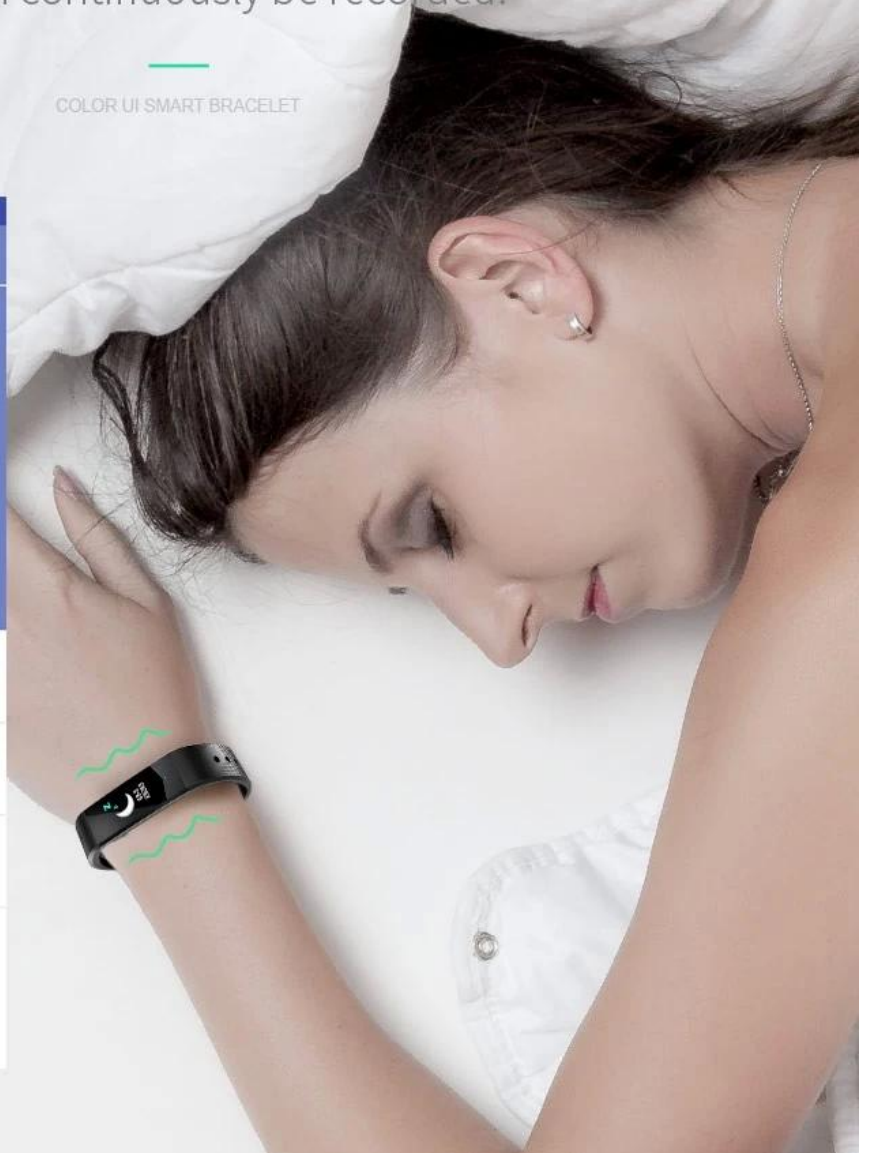

# Blood Pressure Monitor

It can continuously collect and accumulate the data of blood pressure on long-term wearing, and provide valuable reference to judge the physical condition.

COLOR UI  
SMART BRACELET

STEPS  
06789

The bracelet is consonance with you

## Light & luxuriousness as you, no feel of wearing

The strap is made of light, skin-friendly, soft TPE rubber; the weight is only 22.8g, the light design make you no feel of wearing; the fitness data can continuously be recorded.

COLOR UI SMART BRACELET