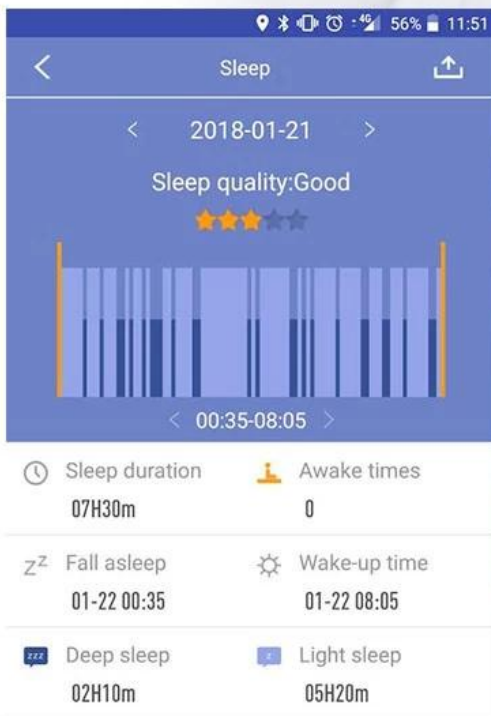

# Blood Pressure Monitor

It can continuously collect and accumulate the data of blood pressure on long-term wearing, and provide valuable reference to judge the physical condition.

COLOR UI  
SMART BRACELET

STEPS  
06789

The bracelet is consonance with you

## Light & luxuriousness as you, no feel of wearing

The strap is made of light, skin-friendly, soft TPE rubber; the weight is only 22.8g, the light design make you no feel of wearing; the fitness data can continuously be recorded.

COLOR UI SMART BRACELET