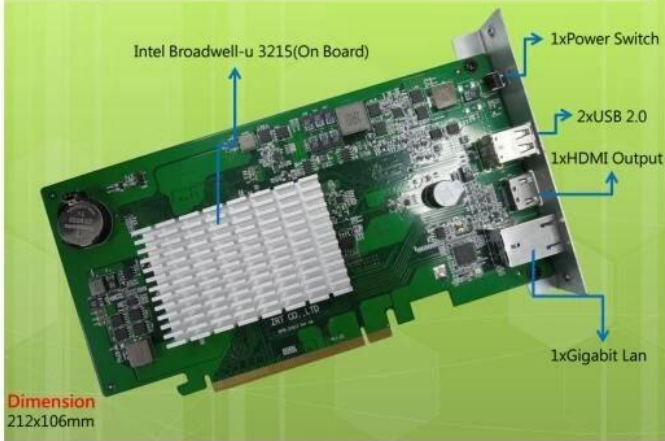

Supply Miner Machine in Stock

CPU	1150
Graphic Card Optional	RX570 /RX580 /RX460/RX470/1060 /1070 3G/4G/6G/8G
Motherther	H81BTC Suport 16PCS Graphic Card
HDD	SSD 120GB
Memory	DDR4 8GB
Keyboard	Connect
Power Supply	1600W
Miner Machine	Including 8PCS 6GB VGA Card
Display	17.5inch -19inch
Other	Optional DIY Function

Product Roadmap

M/B Front

Graphic Card

Graphic Card

Cooling

Stocked RX460 /RX570 4G 8G ,Support Booking
 RX570 /RX580 4GB,Manli 1070 8GB ,Delivery 3-12
 Weeks

M/B Front

M/B Back