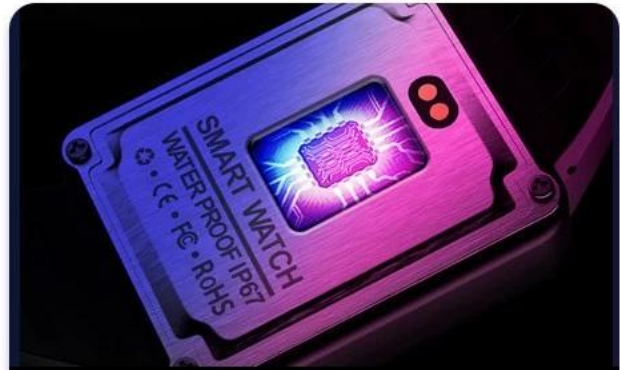

W37 Professional bluetooths and long standby time smart bracelet

S P O R T · S M A R T

SPORT W37

Colorful HD Sports Watch

HD dynamic colorful

Multiple sports mode

24h Heart rate monitor

Sleep monitoring

Products Features

COLORFUL HD SPORTS WATCH

Colorful sreen

Powerful CPU

Multiple sports mode

Precise heart rate

IP67 waterproof

Magnetic charging