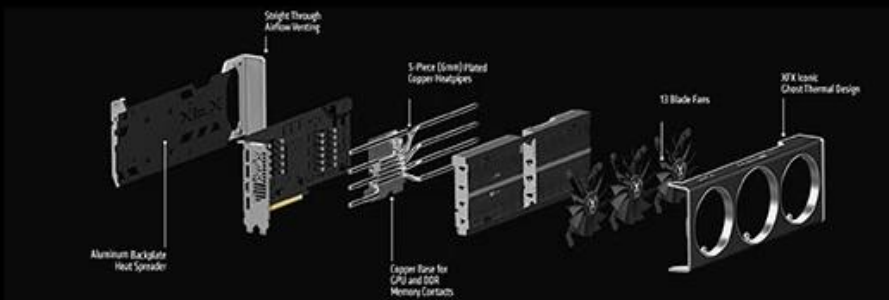

XFx rx6700xt graphics card fast 319 AMD game cartridge 12GB GDDR6 192bit

FEATURES

BUILT FOR THE GAMER

POWERHOUSE PERFORMANCE FOR 1440P

Get equipped to play the newest games at the highest settings with 12GB of GDDR6 memory and 40 enhanced compute units delivering 1440p gaming at ultra settings with smooth framerates and maximum visual settings.

AIRFLOW AND AESTHETICS

Finding the balance between a good looking card and maximizing it's performance is an art. Where we could improve airflow, we did it, we opened it up while keeping the design clean and cool.

MAXIMIZED THERMAL PADDING

XFX maximizing the cooling effectiveness of our cards by increasing the number of thermal padding throughout the card. This includes thermal pads on VRM's, Memory, and GPU on both sides of the PCB. Ensuring stable high quality performance.