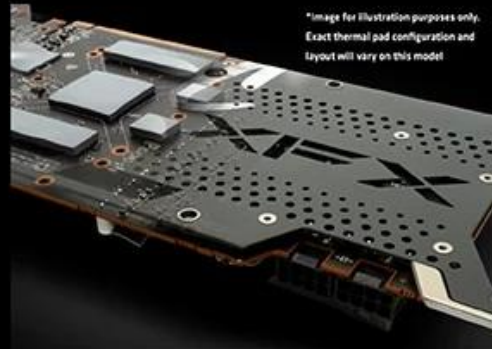

XFx rx6700xt graphics card fast 319 AMD game cartridge 12GB GDDR6 192bit

FEATURES

BUILT FOR THE GAMER

POWERHOUSE PERFORMANCE FOR 1440P

Get equipped to play the newest games at the highest settings with 12GB of GDDR6 memory and 40 enhanced compute units delivering 1440p gaming at ultra settings with smooth framerates and maximum visual settings.

AIRFLOW AND AESTHETICS

Finding the balance between a good looking card and maximizing it's performance is an art. Where we could improve airflow, we did it, we opened it up while keeping the design clean and cool.

XFX GHOST THERMAL AND COOLING TECHNOLOGIES

XFX's all new Ghost Thermal design cools your GPU better than ever before. Our new design features a straight through airflow venting to significantly improve cooling and compliments open design of the Ghost Thermal floating shroud design. Our new 13 blade fans increase total air flow and provides long lasting quieter operation.

MAXIMIZED THERMAL PADDING

XFX maximizing the cooling effectiveness of our cards by increasing the number of thermal padding throughout the card. This includes thermal pads on VRM's, Memory, and GPU on both sides of the PCB. Ensuring stable high quality performance.