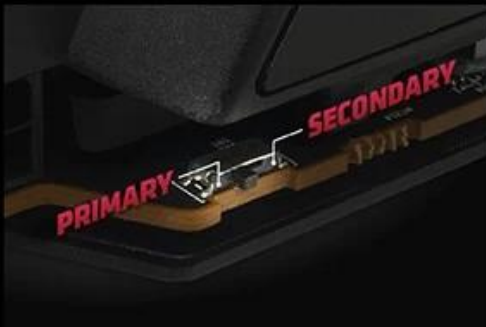

AIRFLOW AND AESTHETICS

Finding the balance between a good looking card and maximizing it's performance is an art. Where we could improve airflow, we did it, we opened it up while keeping the design clean and cool.

MAXIMIZED THERMAL PADDING

XFX maximizing the cooling effectiveness of our cards by increasing the number of thermal padding throughout the card. This includes thermal pads on VRM's, Memory, and GPU on both sides of the PCB. Ensuring stable high quality performance.