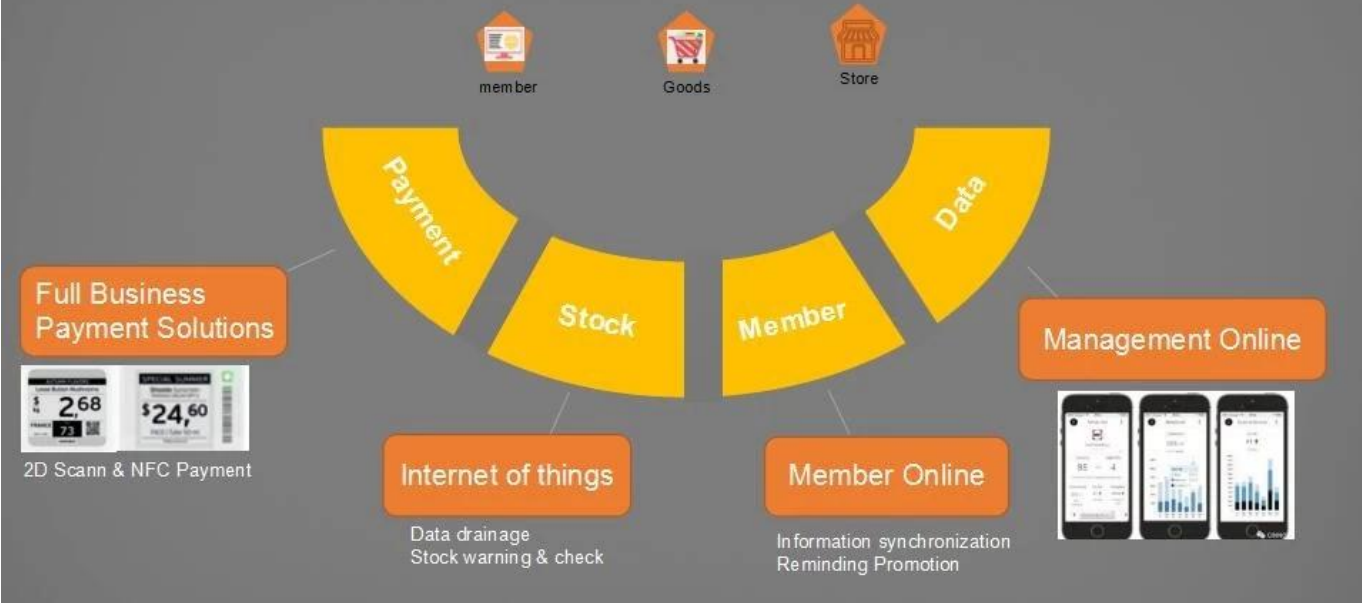

E-ink display of the new solution for the 2.9-inch supermarket detail

ESL System Advantages

ESL Full Working Principal

ESL Smart Working Principal

- 
Easy to USE
 The software is designed to meet the needs of different users.
- 
Station Coverage
 One station cover 3500pcs SKU, Area

- 
Price Change
 Price change from Headquater, less Labor, less mistake.

Small Store Case Reference

ONE STAFF, ONE STORE

Supermarket Case Reference

4.2"

2.9"

2.2"

2.9" tag Size Comparison