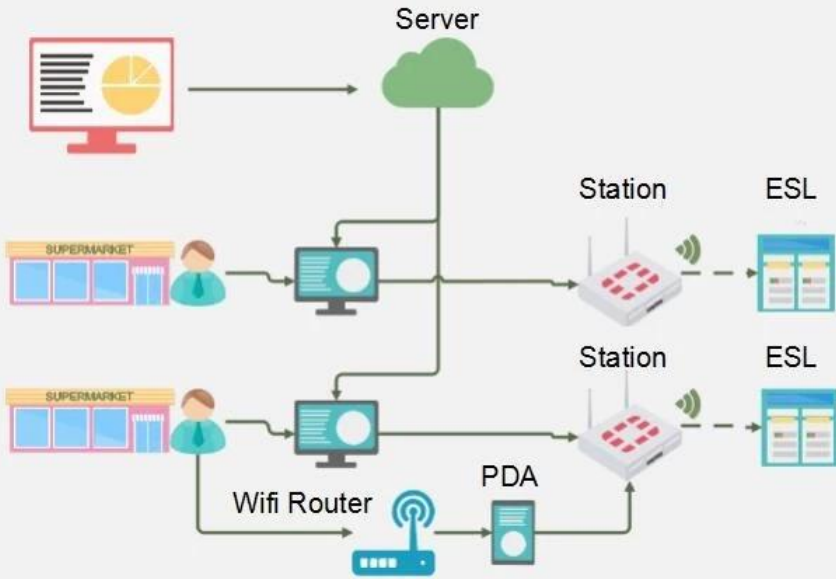

E-ink display of the new solution for the 2.9-inch supermarket detail

ESL System Advantages

ESL Full Working Principal

ESL Smart Working Principal

- 
Easy to USE
 The software is designed to meet the needs of different users.
- 
Station Coverage
 One station cover 3500pcs SKU, Area