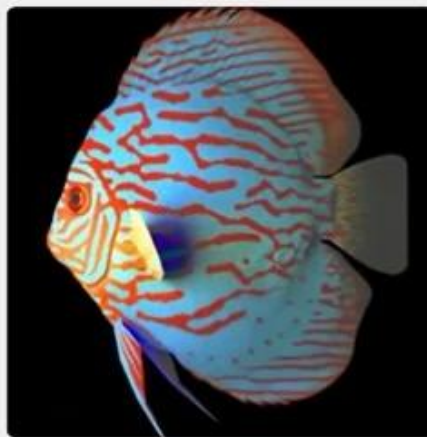

Lettoie pubblicitario olografico WIFI 3D a 4 lame

3D hologram Display

3D View feast New advertising Thinking

Advantages in innovation

HD and wide voltage

small volume and portable

timing on/off and convenient

Build-in WiFi and remote control

Support HD Files Format

Image Display

Parameters

product name	3D AR hologram display A6
color	black
material	ABS+pc+hardware
product size	56*56*9cm
Support format	mp4/avi/rmvb/mkv/gif/png
Resolution	612*612
power input	AC100-240V/50-60HZ
rated power	75W
WI-FI	IEEE802.11b/g/i/n 2.4GHz
life time	continuos working time>20000 hours
Packing list	1 led fan, 1 power adapter, 1 install accessory,1 manual