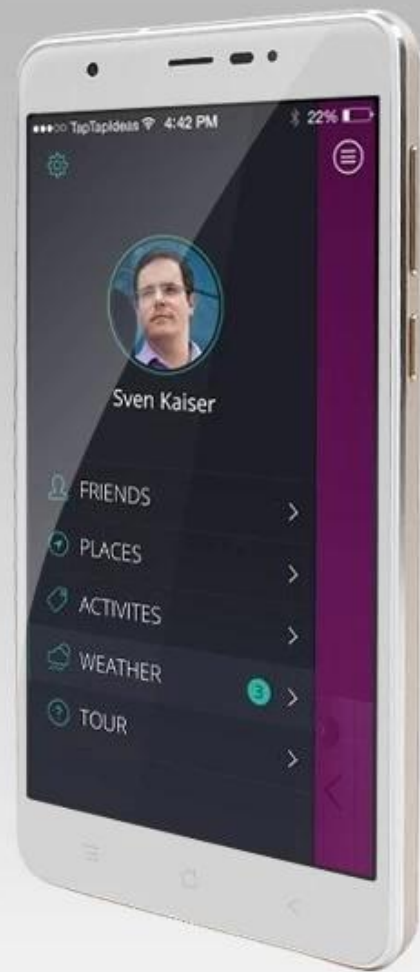

**OEM/ODM Smart Phone 5.5" MTK6737T  
Quad-Core 1920 \* 1080 FHD 3 32 impronte  
digitali Android 6,1 4G LTE smartphone  
ME559 +**

ME559<sup>+</sup>

4G<sup>LTE</sup>

5.5" Smart Phone

13.0MP    5.5" FHD    3GB+32GB    Touch ID

The advertisement features a silver smartphone shown from both front and back views. The front view displays a screen with a pink rose wallpaper and three capacitive touch buttons at the bottom. The back view shows a camera lens, a flash, and a circular fingerprint sensor. The background is a light beige gradient.

# Chipset & Memory

RAM:3GB  
ROM:32GB

MTK6737T  
Quad Core

5.5inch 1280\*1920 FHD Touch Screen

Camera :F5.0MP / R13.0MP

Intelligent OIS technology  
Builds it Perfect

LTE 4G: FDD:1/3/7/8/20 (B1:2100, B3:1800, B7:2600,B20:800MHz B8:900Mhz)  
WCDMA: 900/2100MHz  
GSM: 850/900/1800/1900MHz  
GPS Navigation, Bluetooth 4.0,

WIFI

360° Touch Type Fingerprint Recognition

**Battery: 3000mAh**