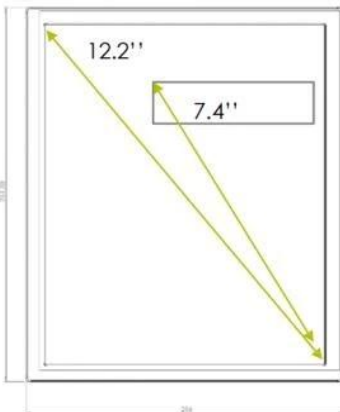

Kit demo ESL con system software di campionamento etichette scaffale da 2,1 / 2,9 / 4,2 pollici

What is Electronic Shelf Label

Electronic shelf label (ESL) is an electronic display device that can replace traditional paper price tags on shelves. Each ESL is connected to the mall computer database through the network, and the products information such as the latest price is displayed through the screen of the ESL.

ESL Fast Growing

Total shipments amount will be up to 100 million in 2018. Market scale will be around 14 Billion USD

2018

2011

1995

1980-1993

Larger size 7.5&12.2inch ESL

Electronic Shelf Label (ESL)