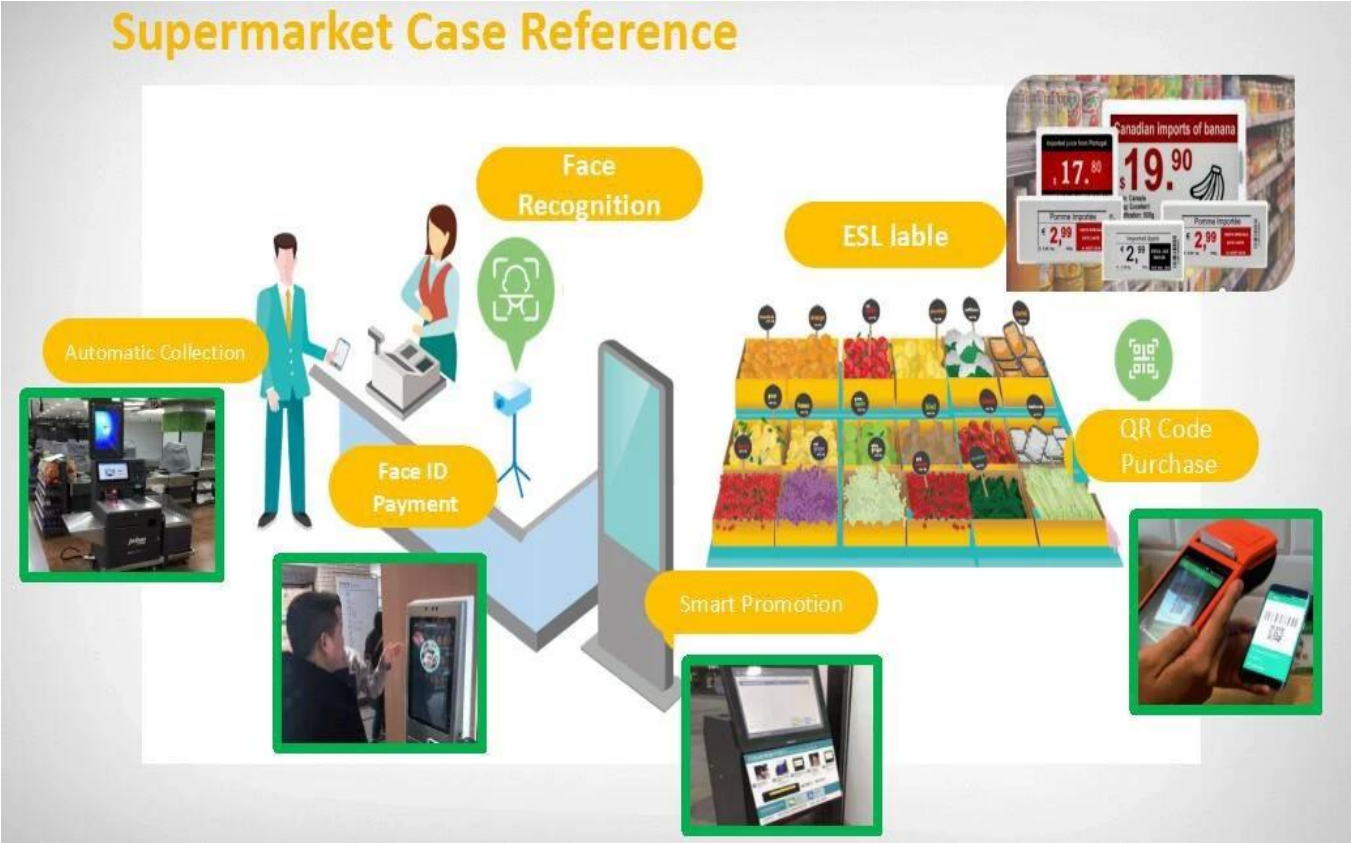

Kit demo ESL con system software di campionamento etichette scaffale da 2,1 / 2,9 / 4,2 pollici

What is Electronic Shelf Label

Electronic shelf label (ESL) is an electronic display device that can replace traditional paper price tags on shelves. Each ESL is connected to the mall computer database through the network, and the products information such as the latest price is displayed through the screen of the ESL.

First LCD Label
The first ESL appeared in Europe

LCD Label was used by METRO
The second largest retailer in the world

ESL Widely Use
ESL are available in more than 50 countries over the world. More than 24,000 supermarkets. Like Carrefour, Walmart, etc

ESL Fast Growing

Total shipments amount will be up to 100 million in 2018. Market scale will be around 14 Billion USD

2018

2011

1995

1980-1993

Larger size 7.5&12.2inch ESL

Electronic Shelf Label (ESL)