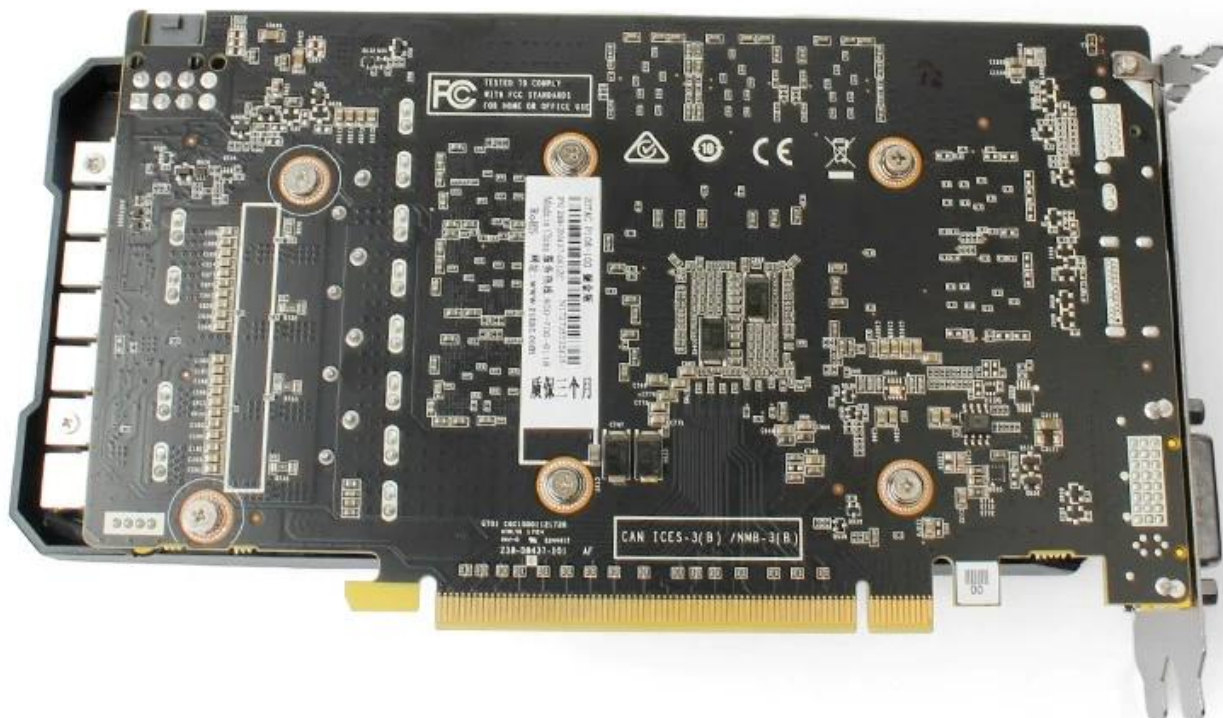

FC TESTED TO COMPLY WITH FCC STANDARDS FOR HOME OR OFFICE USE

CAN ICES-3(B) / NMB-3(B)

50