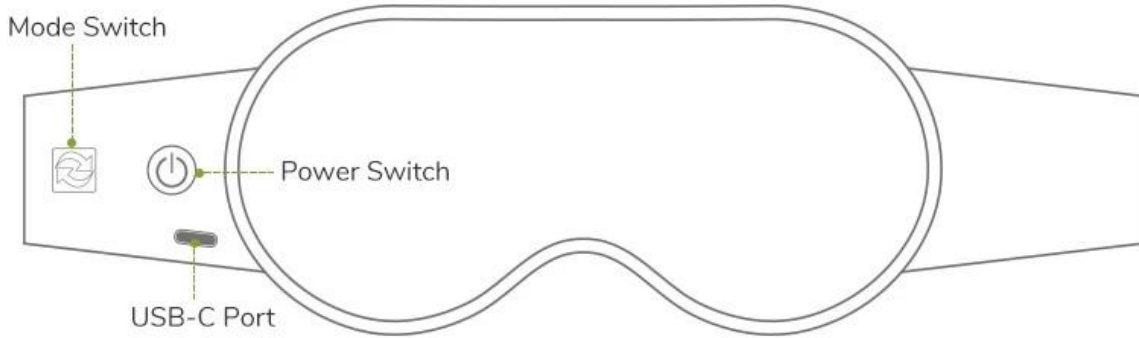

Bright eye mode

Acupoint resonance +
meditation music

Beauty mode

Warm compress +
meditation music

Sleep mode

Pure music

PRODUCT FUNCTION INTRODUCTION

5 button modes, free to choose and switch freely

	1st Mode	2nd Mode	3rd Mode	4th Mode	5th Mode
Mode Switch	Eyes protection Mode (Default)	Eyes Brighten Mode	Beauty Mode	Physiotherapy Mode	Sleep Mode
Power Switch	 Long press 5 seconds Turn ON /OFF	 Press 3 times Bluetooth Mode	 Press 1 time Stop Music	 Long press 2 Seconds Next Music	 Press 2 times Volume Plus or Reduce