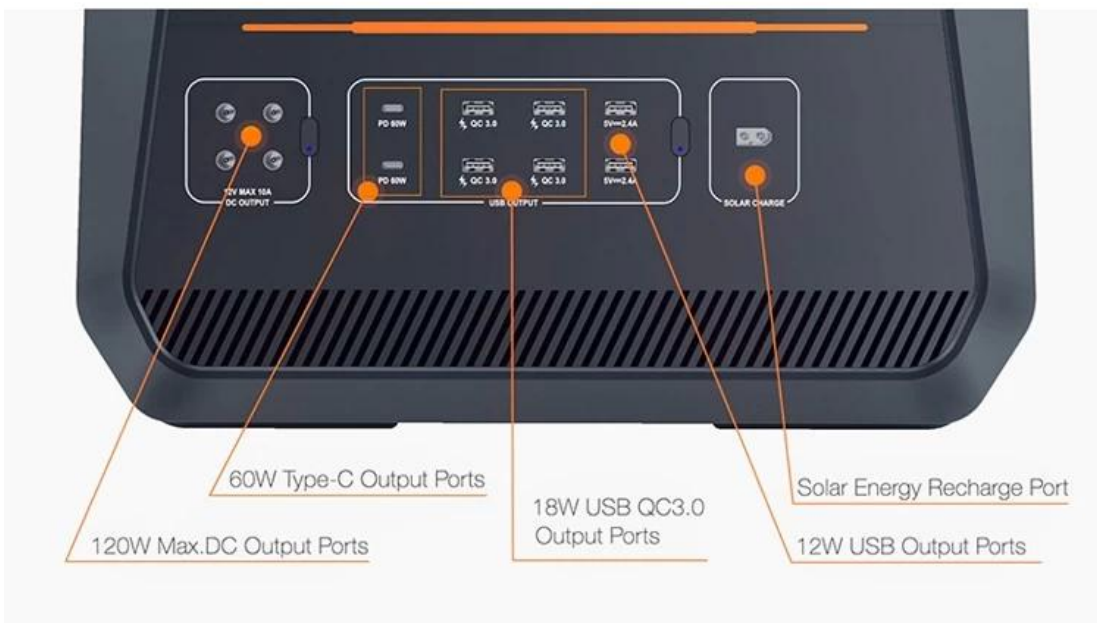

# Alimentatore solare esterno portatile multifunzionale per banca di potere di ricarica ad alta capacità da 2000 W AC DC USB

## Core LiFePo4 battery

**WITHIN 2 HOURS**

The image shows a dark grey portable power station with a blue laser beam emanating from its front. To the right, there is a clock icon with an orange border and a 100% progress indicator icon, also with an orange border.