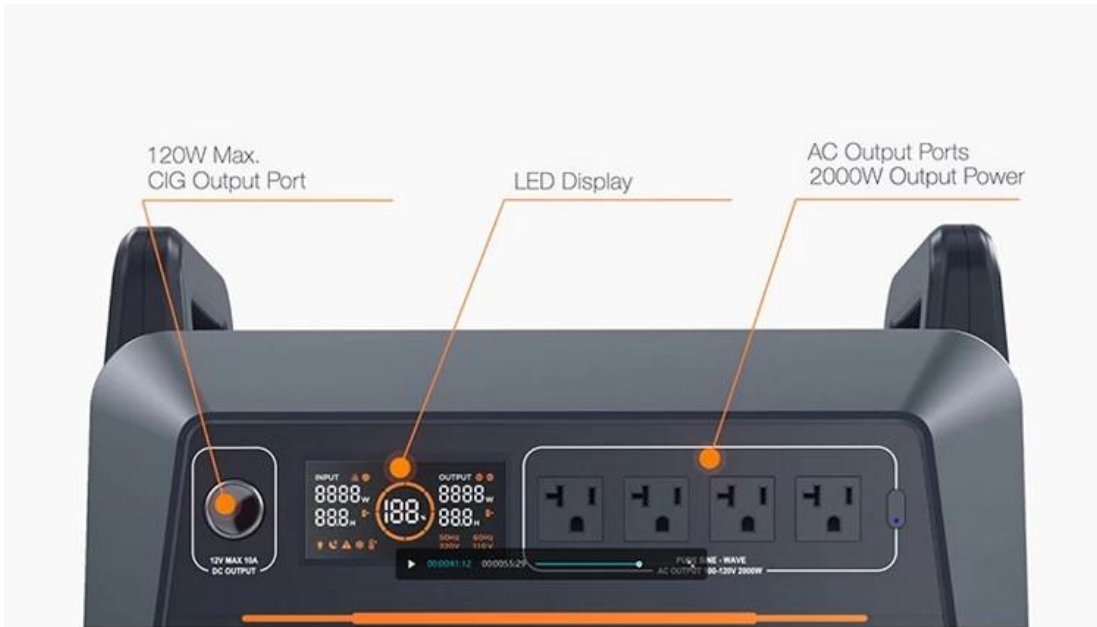

# Alimentatore solare esterno portatile multifunzionale per banca di potere di ricarica ad alta capacità da 2000 W AC DC USB

## Core LiFePo4 battery

**WITHIN 2 HOURS**

The image shows a dark grey portable power station with a blue laser beam emanating from its front. To the right, there is a clock icon with an orange border and a 100% progress indicator icon, also with an orange border.