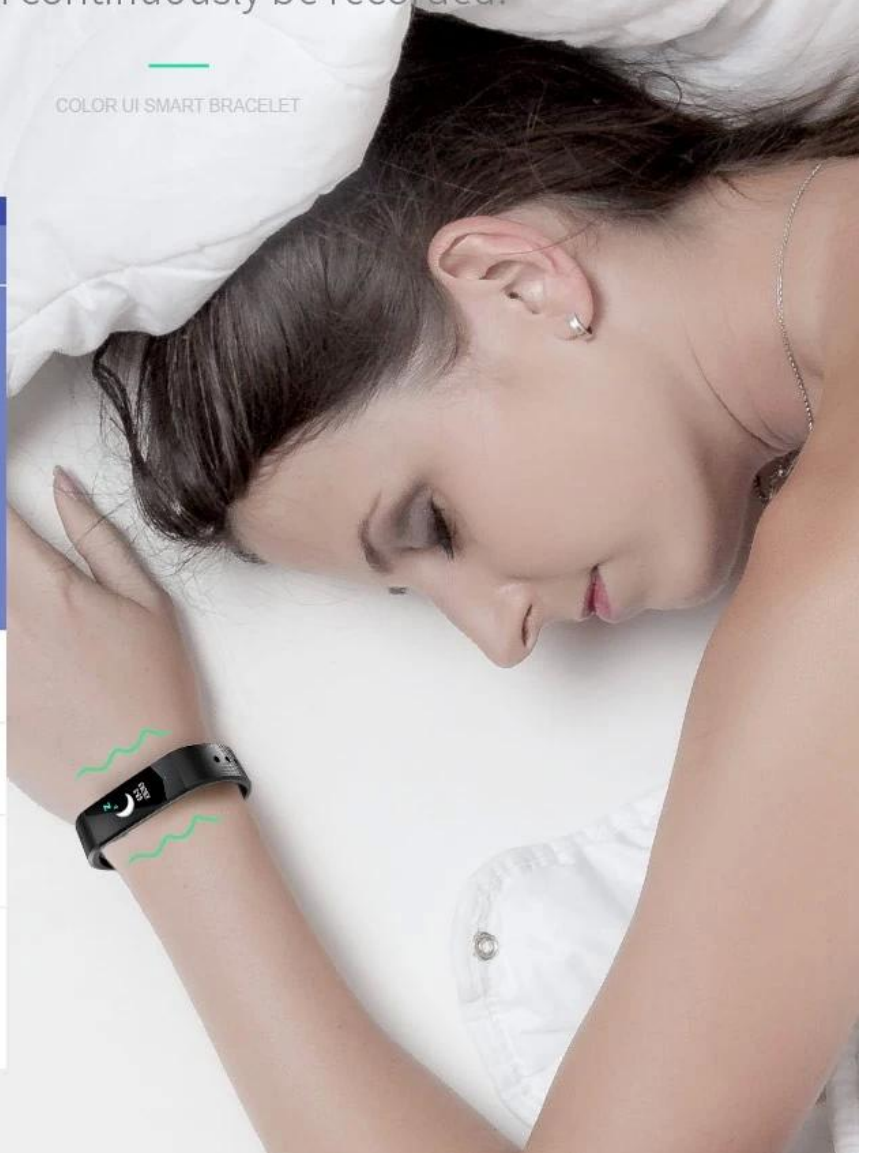

App moderna e professionale Scarica Smart Watch impermeabile con fotocamera per lettore musicale per smartwatch da corsa/palestra

B30

Dynamic TFT IPS colorful display

24 hours whole day continuous Heart rate monitor
smart bracelet B30 to know more about you

COLOR UI SMART BRACELET

Blood Pressure Monitor

It can continuously collect and accumulate the data of blood pressure on long-term wearing, and provide valuable reference to judge the physical condition.

STEPS
06789

The bracelet is consonance with you

Light & luxuriousness as you, no feel of wearing

The strap is made of light, skin-friendly, soft TPE rubber; the weight is only 22.8g, the light design make you no feel of wearing; the fitness data can continuously be recorded.

COLOR UI SMART BRACELET

Product Specification

B30 TFT IPS COLORFUL SCREEN SMART BRACELET

COLOR UI SMART BRACELET