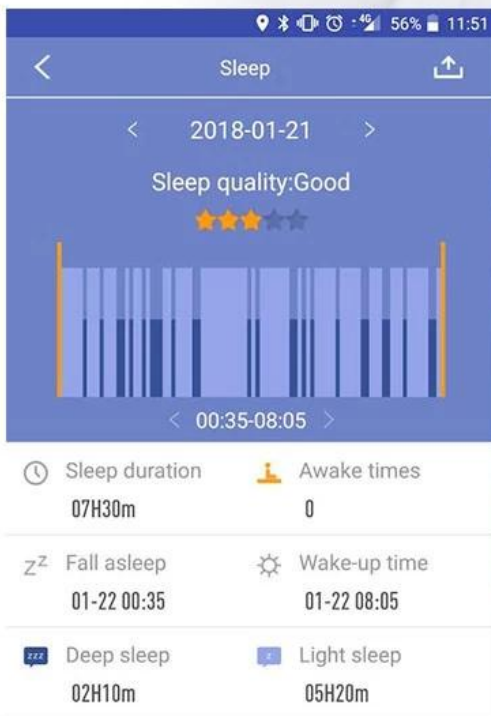

COLOR UI SMART BRACELET

Blood Pressure Monitor

It can continuously collect and accumulate the data of blood pressure on long-term wearing, and provide valuable reference to judge the physical condition.

COLOR UI
SMART BRACELET

Steps with accurate calculation, distance and calories burned.

Depend the energy management system of long battery life and low power consumption, steps, distance and calories burn are continuously recorded every day.

STEPS
06789

The bracelet is consonance with you

Light & luxuriousness as you, no feel of wearing

The strap is made of light, skin-friendly, soft TPE rubber; the weight is only 22.8g, the light design make you no feel of wearing; the fitness data can continuously be recorded.

COLOR UI SMART BRACELET

Product Specification

B30 TFT IPS COLORFUL SCREEN SMART BRACELET

COLOR UI SMART BRACELET