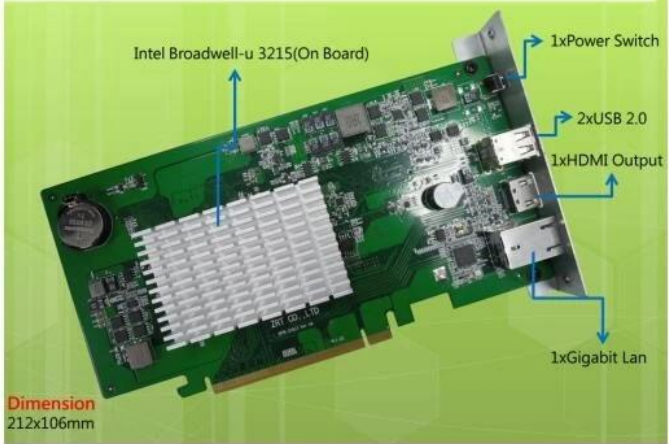

Graphic Card

Cooling

Stocked RX460 /RX570 4G 8G ,Support Booking
RX570 /RX580 4GB,Manli 1070 8GB ,Delivery 3-12
Weeks

M/B Front

M/B Back