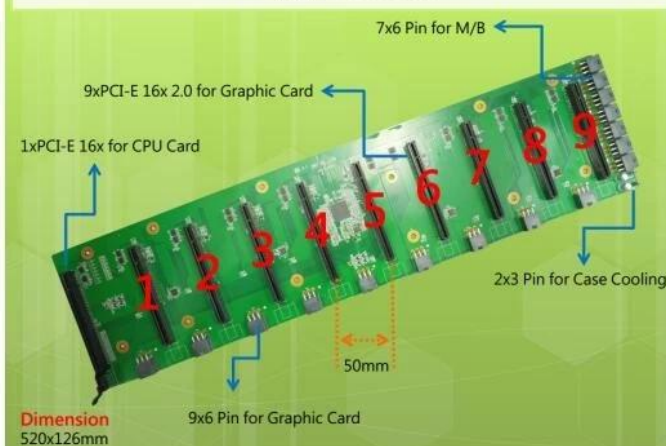

# Fornitura della macchina mineraria in magazzino

CPU	1150
Graphic Card <i>Optional</i>	RX570 /RX580 /RX460/RX470/1060 /1070 3G/4G/6G/8G
Motherther	H81BTC Suport 16PCS Graphic Card
HDD	SSD 120GB
Memory	DDR4 8GB
Keyboard	Connect
Power Supply	1600W
Miner Machine	Including 8PCS 6GB VGA Card
Display	17.5inch -19inch
Other	Optional DIY Function

### Graphic Card