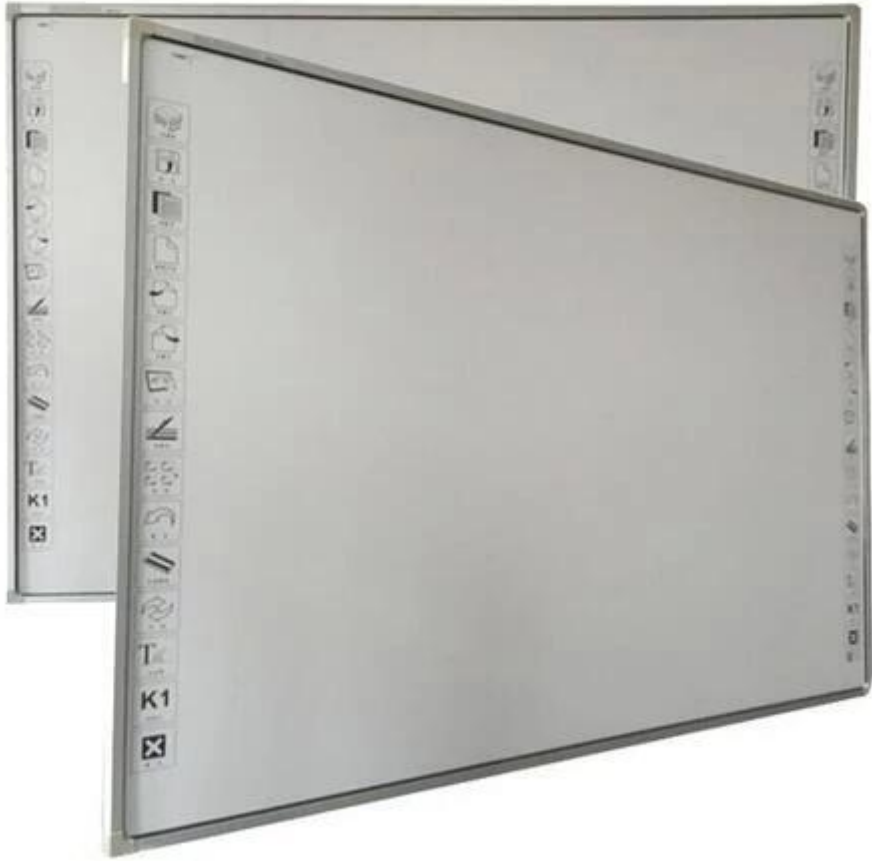

BS-IW05 Touch Whiteboard Infrared Sensing Technology Smart education Whiteboard

Outer frame	Aluminium alloy(iron-gray wire drawing)
Surface□Optional□	Standard is nano surface / Ceramic surface is optional / Honeycomb panel is optional
Board size	2115mm x 1220mm x 15mm
External dimension	2245.5mm x 1250.5mm mm x 36.3mm
Effective touch area	2170mm x 1175mm□include hotkeys□
Diagonal dimension	2468mm□97.2" include hotkeys□
Effective projection area	2085mm x 1175mm
Projection diagonal	2393mm (94.2")
Effective projection ratio	16 : 9
Packing size	2390mm x 1395mm x 80mm
Weight	34.2 KG(NW: 24.2KG)
Voltage range	DC 5.0V±5%
Power consumption	≤(200mA DC 5V)
Supply mode	USBpower supply
ESD	EN61000-4-2□4□contact discharge8KV□air discharge15KV
Security testing	Class B
equipment	RoHs,CE,FCC,ISO9008:2000,ISO14001
Certification	Windows 2000/XP/Vista/7/8, Linux, Mac OS, Android
OS support	USB2.0 FS,free of driver on Android/Windows and Mac OS; Linux provided
Communication mode	driver
Induction object	Finger pen and opaque object
Location technology	Non-contact infrared sensor positioning technology
Resolution	32768(W)□×□32768(D)
Response time	Multi mode□Click□15ms Continue□8ms Single mode□Click□13ms Continue□3ms
Speed of cursor	Max 300dots/second
Size of effective touch object	≥ Ø10mm
Function of cursor	"Completely replace the mouse□Single click□double click and right click"
Positional accuracy	"I series□90% regional position error <2mm position error in the edge <5mm"
	IU series position error<2mm

Infrared Sensing Technology

Four Point Touch

Finger, teacher's pointer, All hard objects

The best choice for human-computer interaction

Share Our Others Good Products To You:
[Super Slim Laptop](#),[OEM Touch Screen Laptop](#),**[Intel i3/i5/i7 Quad Core Laptop](#)******