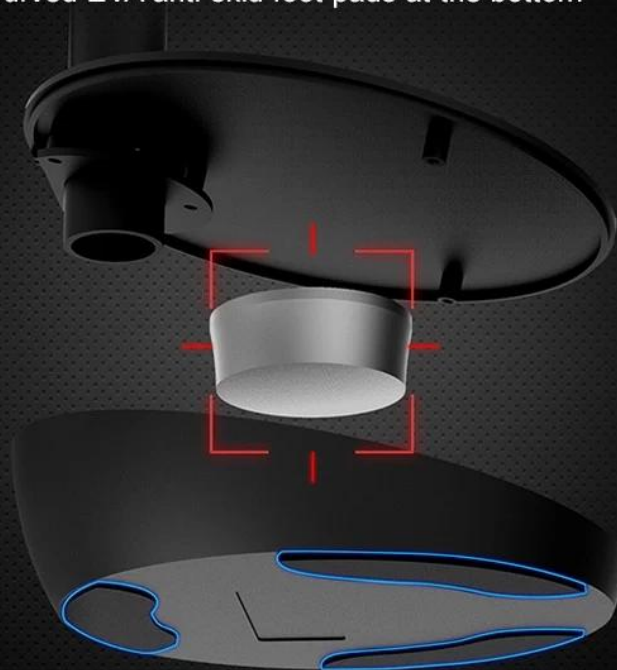

Microfono da tavolo USB per esibizioni dal vivo

Two-color optional

black

white

Increased anti-skid design

- More stable body
- Stable placement
- More securely
- Base built-in metal weights
- Curved EVA anti-skid foot pads at the bottom

Multi-angle adjustment

Adjust the height of the stand up and down and the front and rear position of the microphone according to your needs,
Comfortable karaoke mode

Dual-capacity microphone core design