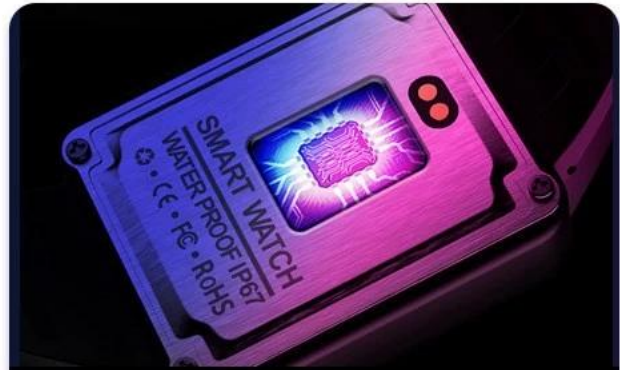

# Colorful HD Sports Watch

HD dynamic colorful

Multiple sports mode

24h Heart rate monitor

Sleep monitoring

# Products Features

COLORFUL HD SPORTS WATCH

Colorful sreen

Powerful CPU

Multiple sports mode

Precise heart rate

IP67 waterproof

Magnetic charging