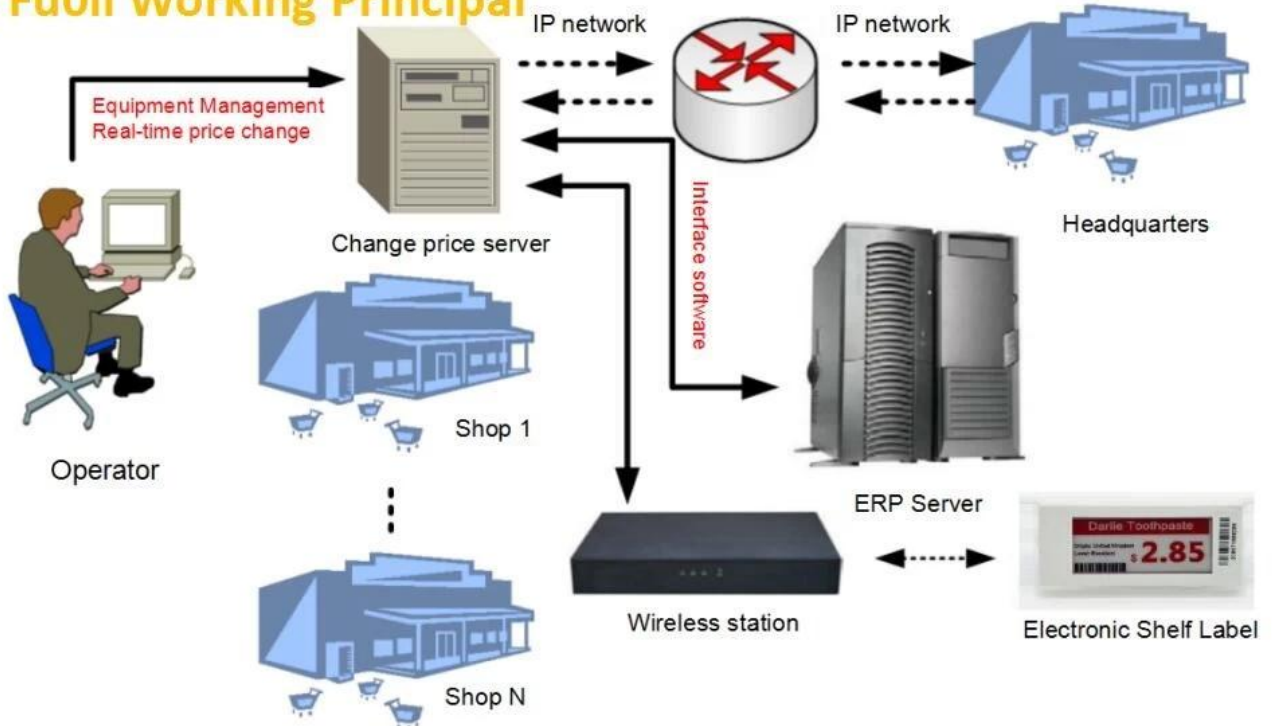

2.9 **ESL** e-ink

ESL System Advantages

ESL Full Working Principal

ESL Smart Working Principal

- 
Easy to USE
 The software is designed to meet the needs of different users.
- 
Station Coverage
 One station cover 3500pcs SKU, Area

- 
Price Change
 Price change from Headquater, less Labor, less mistake.

Small Store Case Reference

ONE STAFF, ONE STORE

Supermarket Case Reference

4.2"

2.9"

2.2"

2.9" tag Size Comparison