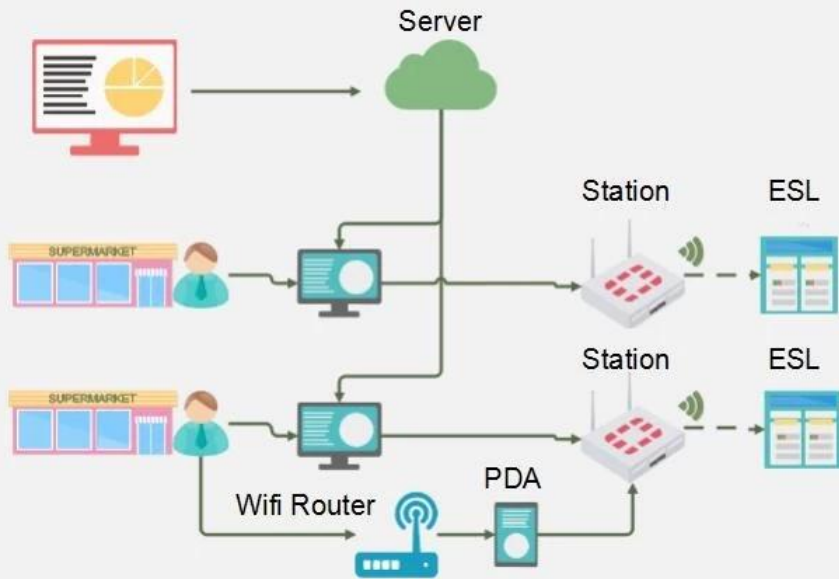

2.9 **ESL** e-ink

ESL System Advantages

ESL Full Working Principal

ESL Smart Working Principal

- 
Easy to USE
 The software is designed to meet the needs of different users.
- 
Station Coverage
 One station cover 3500pcs SKU, Area