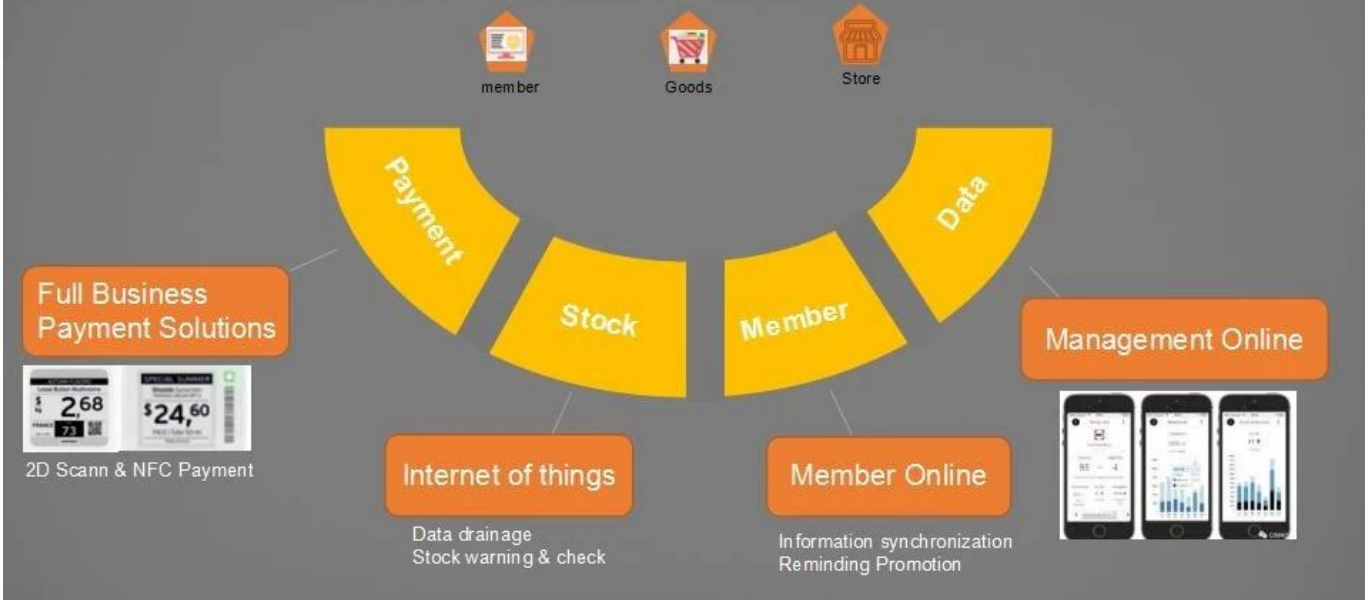

2.9 **ESL** e-ink

ESL System Advantages

ESL Full Working Principal

ESL Smart Working Principal

- 
Easy to USE
 The software is designed to meet the needs of different users.
- 
Station Coverage
 One station cover 3500pcs SKU, Area

- 
Price Change
 Price change from Headquater, less Labor, less mistake.

Small Store Case Reference

ONE STAFF, ONE STORE

Supermarket Case Reference

4.2"

2.9"

2.2"

2.9" tag Size Comparison