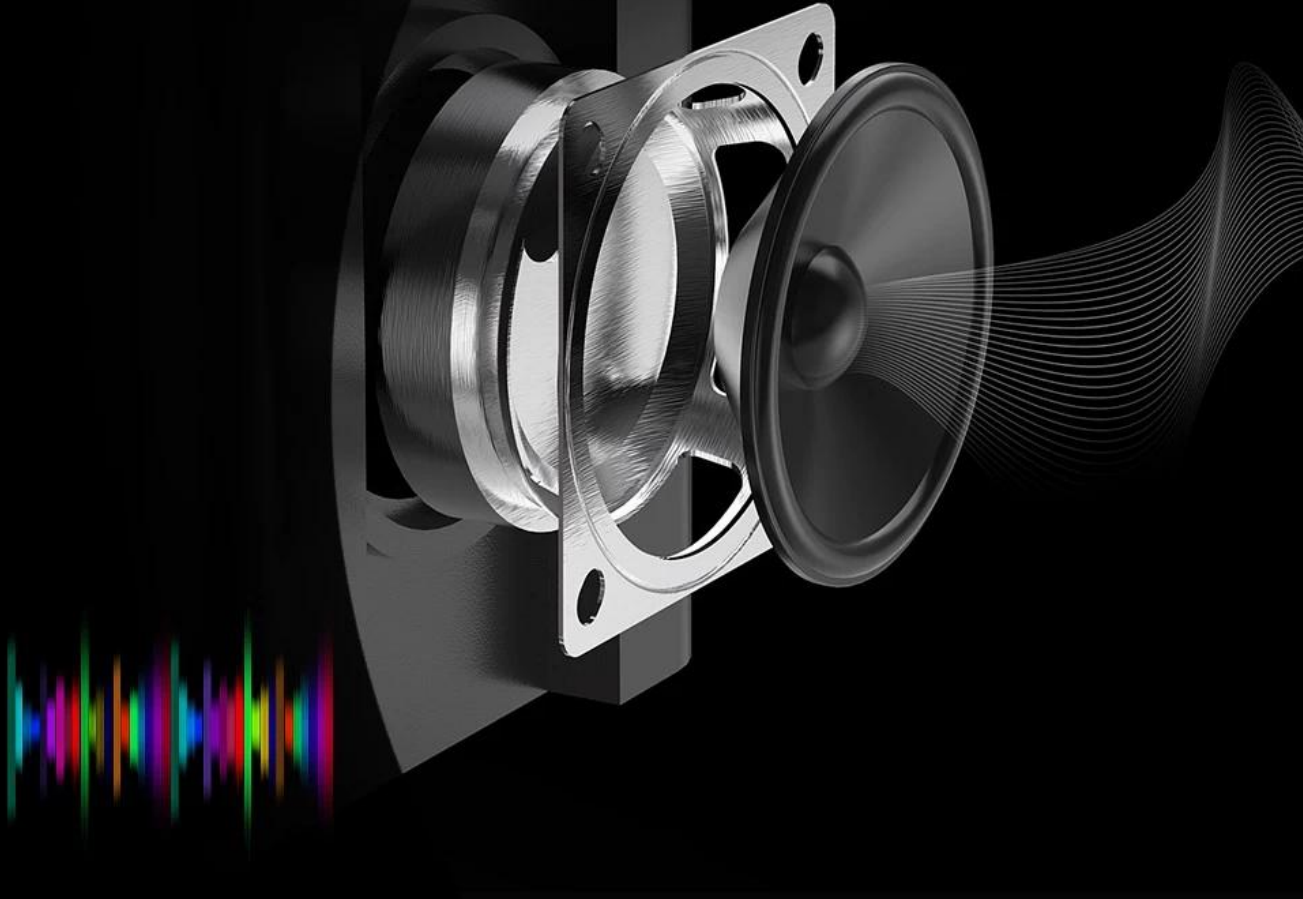

3.5" TFT 1080P

Fully enclosed optical machine

Longer life of LED light source, protection from dust and improved uniformity

Good heat dissipation

The composite heat dissipation design of the internal turbine of the optomechanical + the external axial flow is adopted.

Hear Every Whisper and Explosion

Diffuse reflection imaging, care for eye health

Reduce eye irritation, children
watching movies healthier.

Traditional LCD TV

T03 smart projector

T03 smart projector

Closed
optomechanical

Keystone

150

Full HD

1080P

≤ 35db

DSP sound

Convenient Screen Mirror

Connect your smart phone
or tablet by WiFi