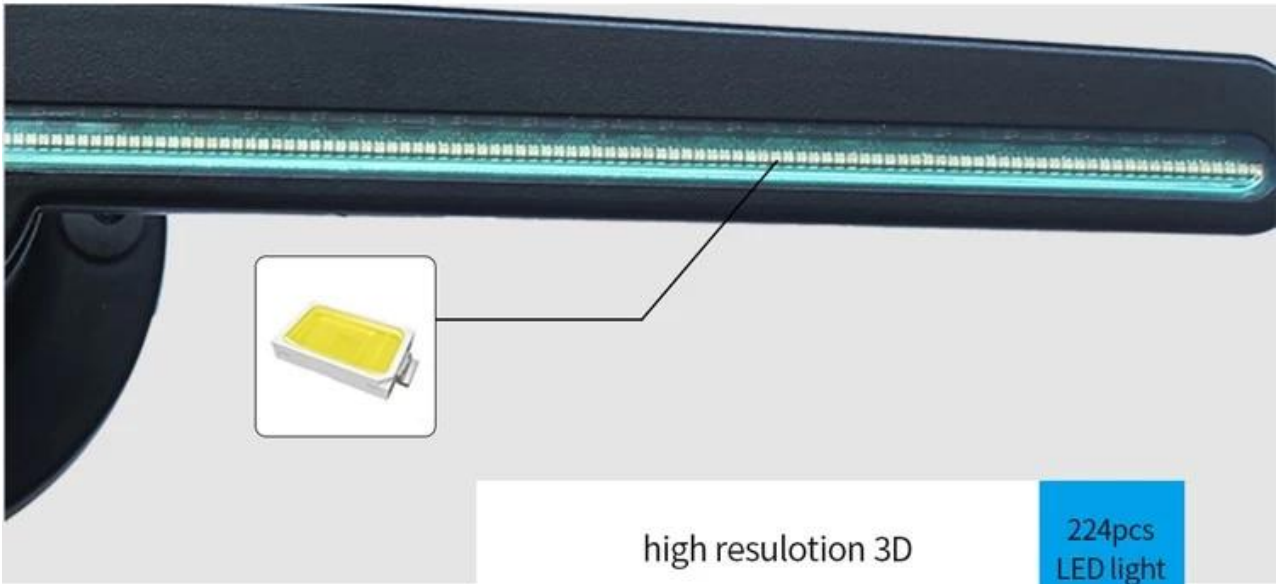

42cm Wifi 450*220 3D

3D hologram display holographic technology

Stereo animation rotation

Naked eye 3D holographic imaging tech advertising

Support HD Files Format

Clear Imaging

easily replace advertising content, support common video animation and image display

remote control and energy saving

WiFi smart control futuer
control anywhere anytime

Product Details

Multiple Purposes

subway, shopping mall, outdoor, airport, cinema, exhibition, Supermarket

224pcs ultra-high density WiFi LED rotating imaging

Image Display