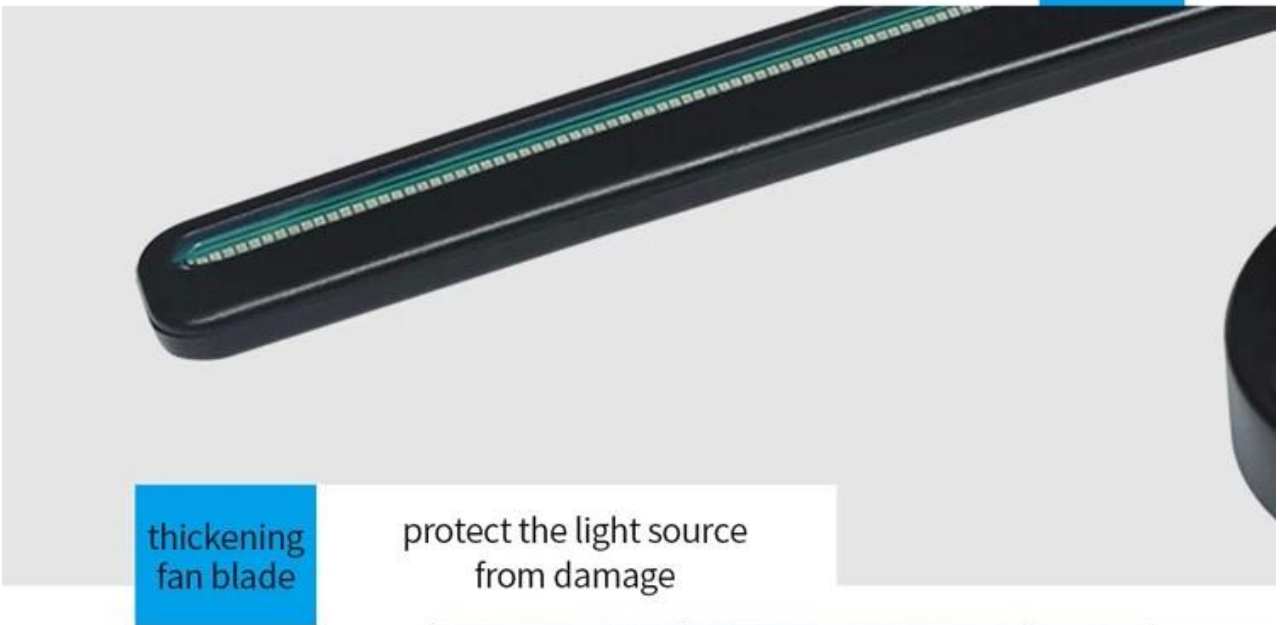

42cm Wifi 450*220 3D

3D hologram display holographic technology

Stereo animation rotation

Naked eye 3D holographic imaging tech advertising

Support HD Files Format

Clear Imaging

easily replace advertising content, support common video animation and image display

remote control and energy saving

WiFi smart control futuer
control anywhere anytime

Product Details

Multiple Purposes

subway, shopping mall, outdoor, airport, cinema, exhibition, Supermarket

224pcs ultra-high density WiFi LED rotating imaging