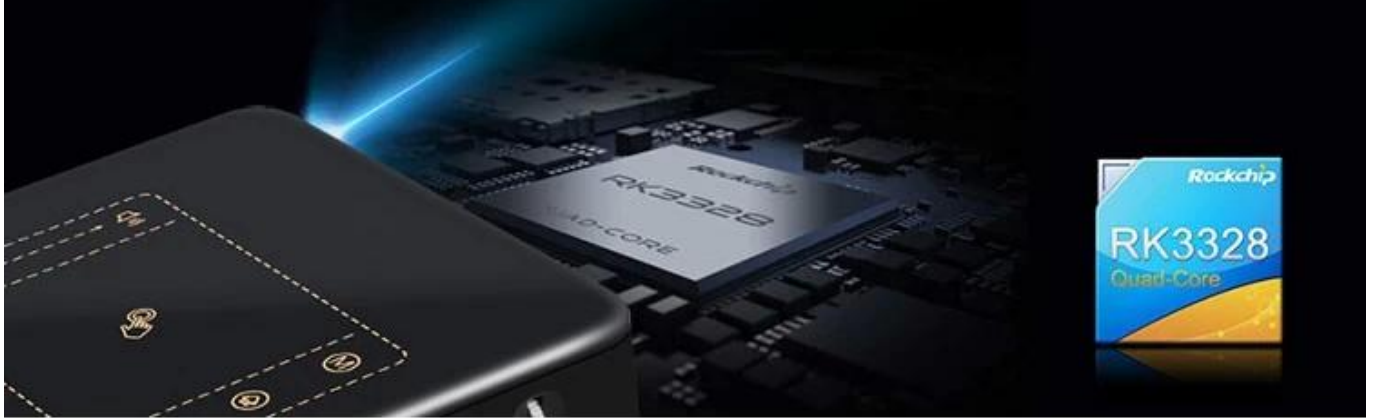

UNIMAGINABLE SMOOTH

2G DDR + 16G flash + Latest Android7.1.2