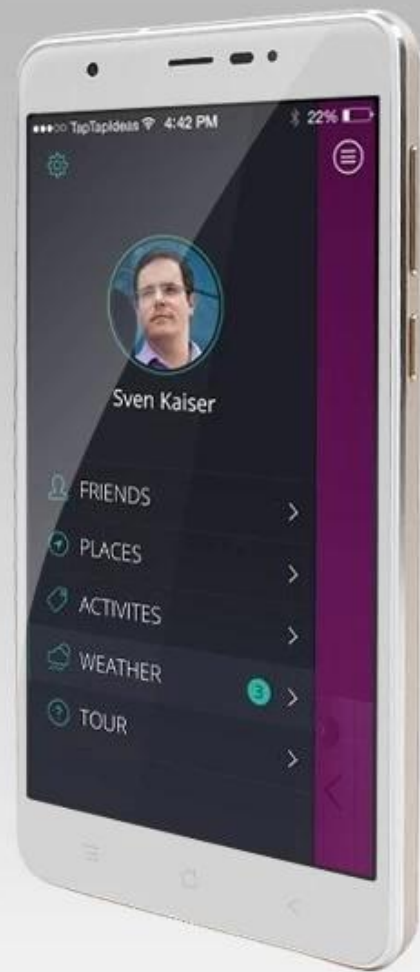

**OEM/ODM 5.5 "MTK6737T
1080*1920 HD 3G 32G
Android 6.1 4G LTE ME559**

ME559⁺

4G^{LTE}

5.5" Smart Phone

13.0MP 5.5" FHD 3GB+32GB Touch ID

The advertisement features a silver smartphone shown from both front and back views. The front view displays a screen with a pink rose wallpaper and three capacitive touch buttons at the bottom. The back view shows a camera lens, a flash, and a circular fingerprint sensor. The background is a light beige gradient.

Chipset & Memory

RAM:3GB
ROM:32GB

MTK6737T
Quad Core

5.5inch 1280*1920 FHD Touch Screen

Camera :F5.0MP / R13.0MP

Intelligent OIS technology
Builds it Perfect

LTE 4G: FDD:1/3/7/8/20 (B1:2100, B3:1800, B7:2600,B20:800MHz B8:900Mhz)
WCDMA: 900/2100MHz
GSM: 850/900/1800/1900MHz
GPS Navigation, Bluetooth 4.0,

WIFI

360° Touch Type Fingerprint Recognition

Battery: 3000mAh

Product Details

4G LTE

Android 6.0

4G LTE