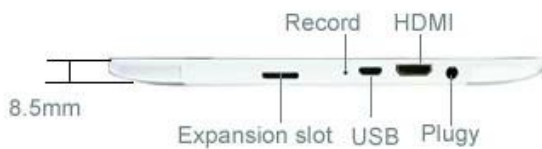

8吋 1024 * 768 IPS 1G + 16G A31S 雙卡雙待 PC

雙卡雙待

處理器	A31S 1.2GHz
OS	Android 4.2
RAM	1GB DDR3
儲存空間	16GB
TF	MicroSD 32G
網路	WiFi + G 10point
螢幕	1024 * 768 IPS
螢幕尺寸	8"
前置鏡頭	Front 0.3M / 後置 2.0M
網路	802.11 b / g / n
3G	支持 3G USB
藍牙	支持 V4.0
GPS	支持
FM	支持
雙卡	支持
HDMI	支持
USB	支持 USB OTG
充電	3.5mm 充電
APP	支持 Google 各種 APP
檔案格式	ANSI / UNICODE / TXT / PDF / HTML / FB2 / PDB / EPUB
音訊格式	MP3 / WAV / OGG / AAC / WMA / FLAC / RM / AVI / RMVB / MP4 / MPG / MPEG / FLV ...
圖片格式	JPEG / BMP / GIF / PNG
電池	4800mAh / 3.7V
輸入	5V / 2A
輸出	1 * 3.5mm
配件	1 * 充電器
包裝	1 * 電池
包裝	1 * USB 充電線

雙卡

ONDA V813S

Have Faith and Expect the Best

Latest processor architecture

ARM in the history of the highest power ratio V813s full integration into the annals A31S quad-core tablet , the latest A7 ARM -based quad-core architecture , faster, more responsive, is the most advanced and most energy-efficient flat-panel processor. 1GB DDR3 ultra-fast memory , allowing faster data processing

Smart PMU

DVFS

8.5mm ultimate slim body , Extreme Challenge

8.5mm slim 8.0 inches Tablet PC is one of the thinnest , or even 4 also slim 10 percent Ipad.G+G diamond glass panel , screwless overall design, seamless grade watches , the appearance of the world's most advanced casting process