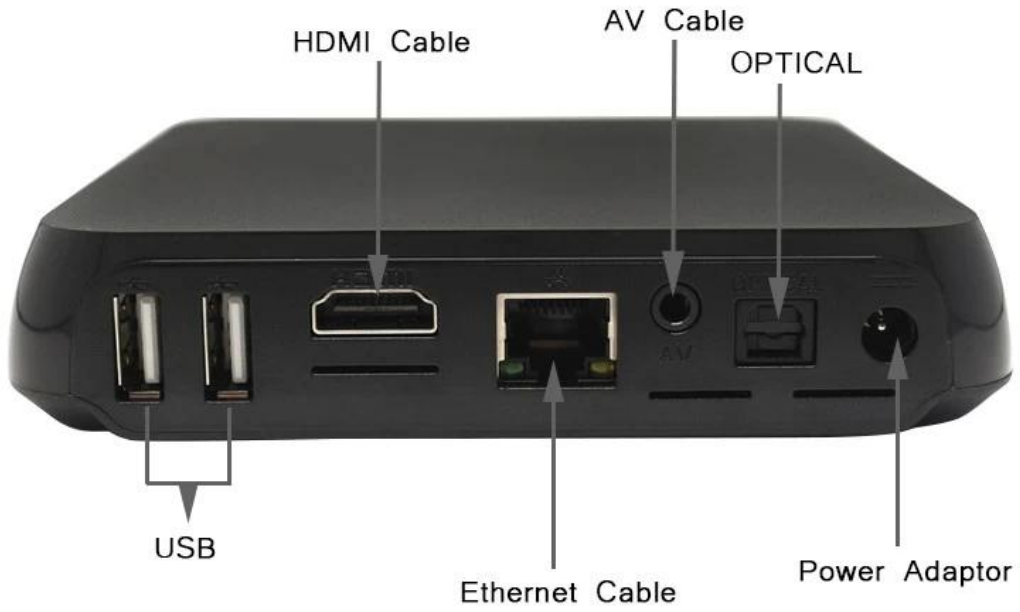

Amlogic S812 Quad Core 2.0GHz 2GB 8GB HDMI 1.4B Android 4.4 TV BOX M8S

Chipset & Memory

Amlogic S812 Quad core Cortex A9r4 2GHz
Octo-core Mali-450MP GPU
2GB DDR3 SDRAM & 8GB NAND FLASH

Android 4.4

Show Detail

Size: 128.5*128.5*30mm