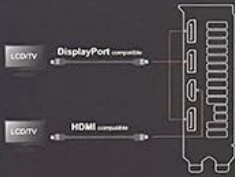

INCLUDED SOFTWARE