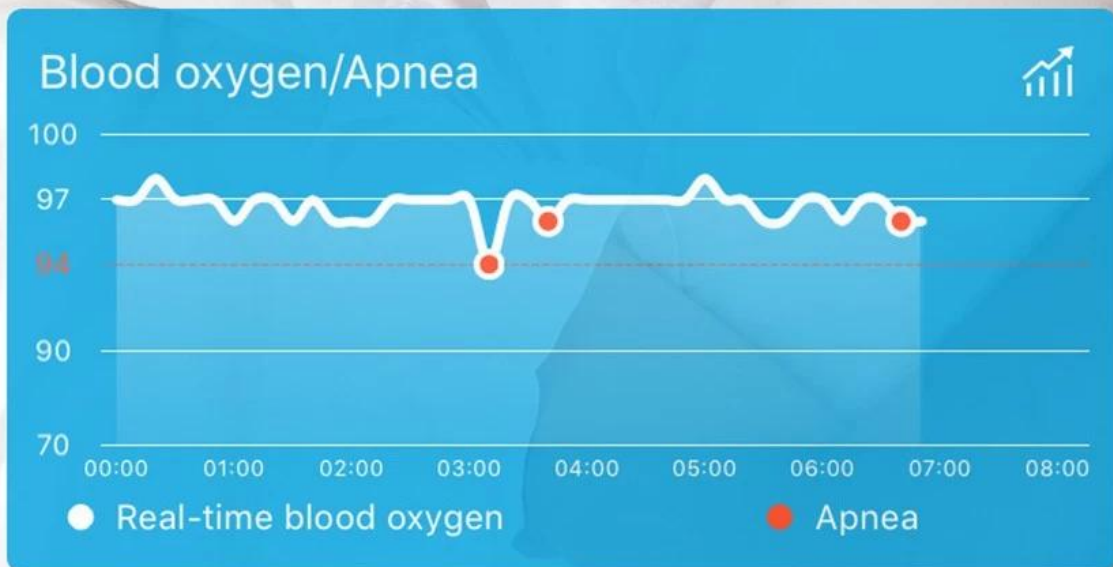

B31 □□□□□□ □□□□□□□□

Parameters

Provide accurate data

Screen type	TFT IPS HD Colorful screen
Length	230mm
Material	Main body: PC metal wire drawing strap: TPE
Battery	140mAh Polymer lithium battery
Sensor	OSRAM SFH7060 Green & RED light
Touch type	One point capacitance
Charging type	Plug-in USB
UI language	Chinese/English
APP functions	Blood Oxygen/SpO2; HRV(Heart Rate Variability); Lorentz Scatter Diagram; Steps; Heart rate monitor; Sports mode; Alarm; Health reminder; Sleep monitor.

Situation show

...

What you see is what you get

Serious about profession

Data of Heart rate and blood Oxygen accurate to medical level
OSRAM Green+red light/ Professional sensor

Red light for blood oxygen

Green light for heart rate

Sleep Apnea Syndrome

Vibrate to remind you
Monitor your health on time

Special Functions

Every Function shows sincere heart

Special Functions

Quasi-Medical Blood
Oxygen/SpO2

24h HR
monitor

HRV Lorentz
Scatter Diagram

sleep

Basic Functions

WeChat Sport

Gender
switch

Call reminder

Message Push

Gender
switch

Steps