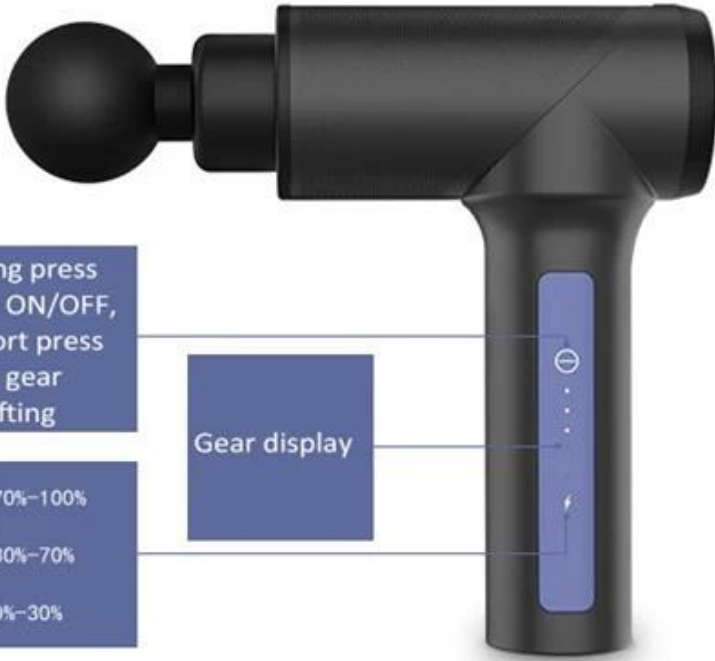

One Touch Button

Long press
for ON/OFF,
short press
for gear
shifting

Gear display

- ⚡ 70%-100%
- ⚡ 30%-70%
- ⚡ 0%-30%

3 Speeds Shifting

Gear **1**
1600RPM
Relax Fascia

Gear **2**
2200RPM
Clear Lactic acid

Gear **3**
2800RPM
Deep Massage

Intelligent Timing & Automatic shutdown

10 minutes intelligent timing

Power off automatically after 10min to avoid overuse.

60 seconds automatic shutdown

Power off automatically after 10min to avoid overuse.

Deep relief your muscles Energizes the body

NW01 mini Massage Gun

- Metallic cooling
- Low noise motor
- Relief muscle
- Adjustable speeds
- Coreless & Handheld