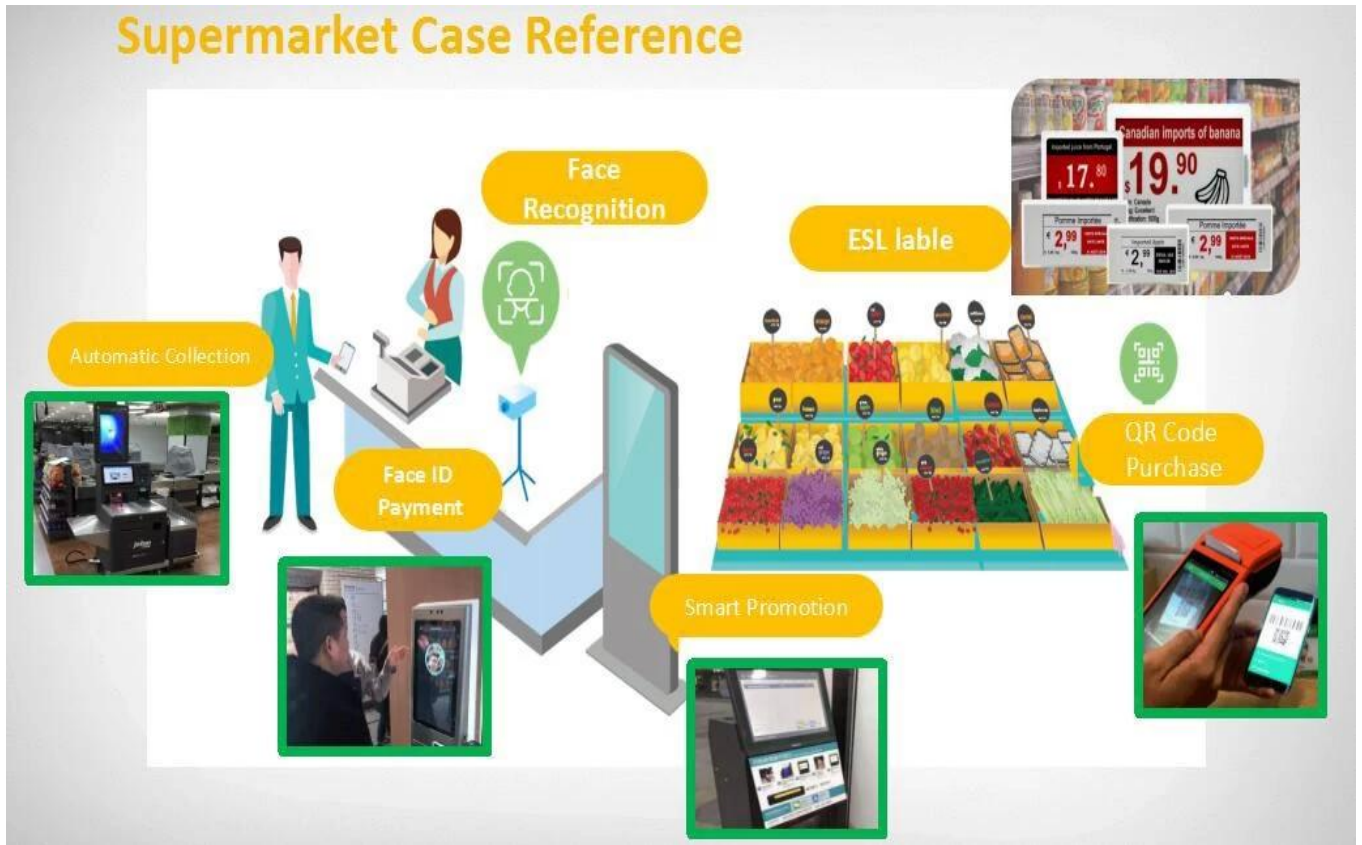

2.1 / 2.9 / 4.2 system ESL

What is Electronic Shelf Label

Electronic shelf label (ESL) is an electronic display device that can replace traditional paper price tags on shelves. Each ESL is connected to the mall computer database through the network, and the products information such as the latest price is displayed through the screen of the ESL.

First LCD Label
The first ESL appeared in Europe

LCD Label was used by METRO
The second largest retailer in the world

ESL Widely Use
ESL are available in more than 50 countries over the world. More than 24,000 supermarkets. Like Carrefour, Walmart, etc

ESL Fast Growing
Total shipments amount will be up to 100 million in 2018. Market scale will be around 14 Billion USD

2018

2011

1995

1980-1993

Larger size 7.5&12.2inch ESL

Supermarket Solution