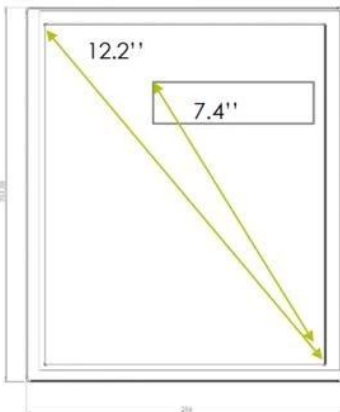

ESL Fast Growing
Total shipments amount will be up to 100 million in 2018. Market scale will be around 14 Billion USD

2018

2011

1995

1980-1993

Larger size 7.5&12.2inch ESL

Supermarket Solution