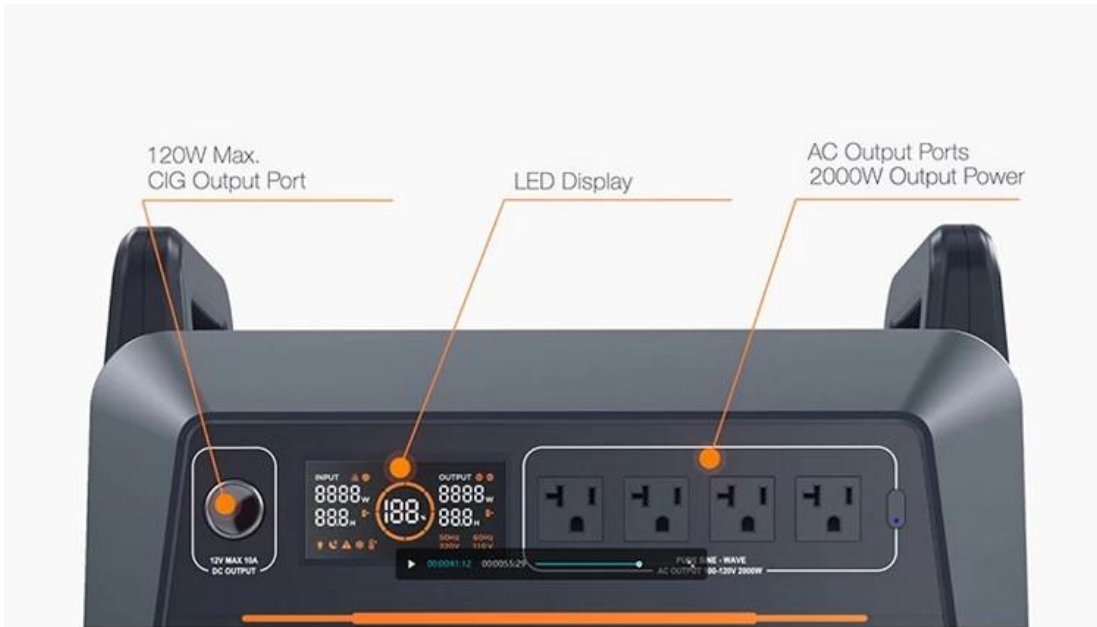

2000 AC DC USB

Power **2000W**  
output

# Core LiFePo4 battery

**WITHIN 2 HOURS**

The image shows a dark grey portable power station with a blue laser beam emanating from its front. To the right, there is a clock icon with an orange border and a 100% progress indicator icon, also with an orange border.