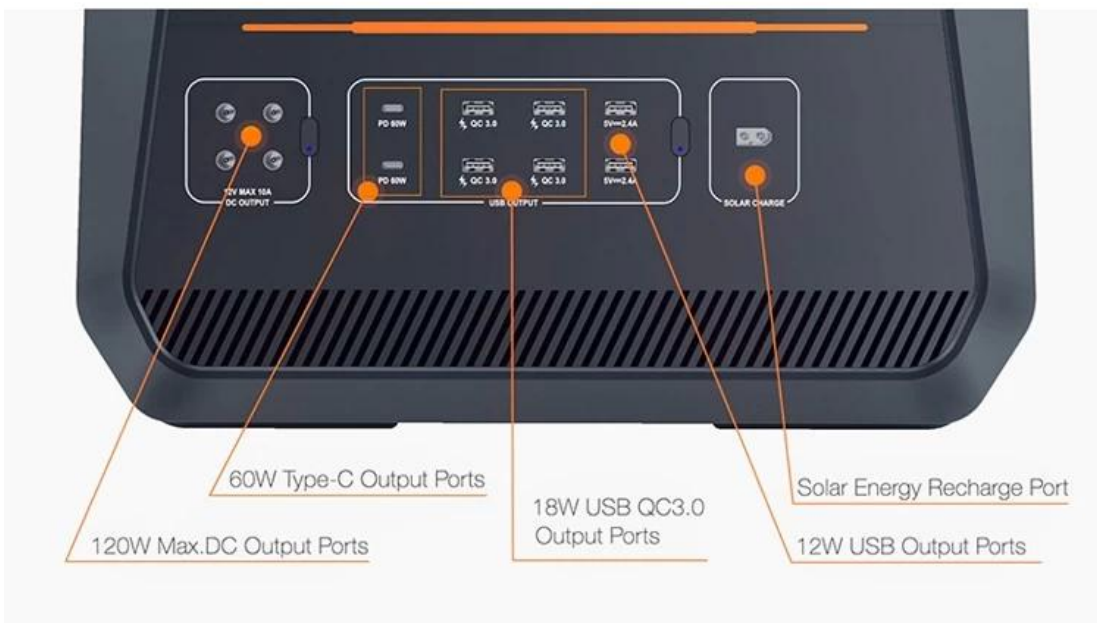

2000 AC DC USB

Power **2000W**  
output

# Core LiFePo4 battery

**WITHIN 2 HOURS**

The image shows a dark grey portable power station with a blue laser beam emanating from its front. To the right, there is a clock icon with an orange border and a 100% progress indicator icon, also with an orange border.