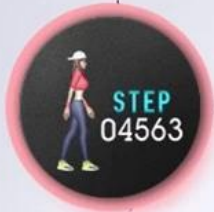

Sleep

Sports mode

Smart reminder

Physiological cycle

steps

Distance

Calories

Remote Camera

Heart Rate

BPM
102

24H Continued
Continuous monitoring
throughout the day

Sport Mode

A good slimming helper

Simultaneous recording of multiple sports data, making the sports more quantitative.

STEP
4563

KCAL
835

DISTANCE
3.583

SPORT MODE
Know data status easily

SLEEP MONITOR

Wear it without feeling

The watch automatically detects the body state, opens the sleep monitoring mode.

Wear without feeling

8.5mm
Ultra-thin body