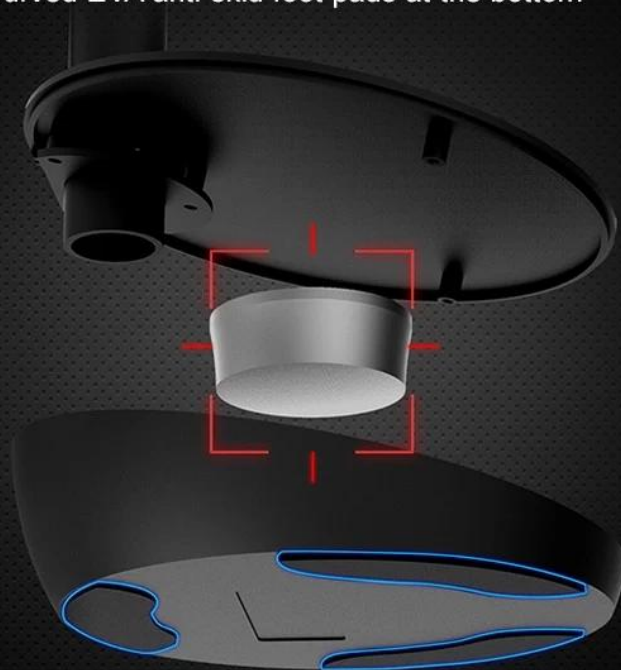

Increased anti-skid design

- More stable body
- Stable placement
- More securely
- Base built-in metal weights
- Curved EVA anti-skid foot pads at the bottom