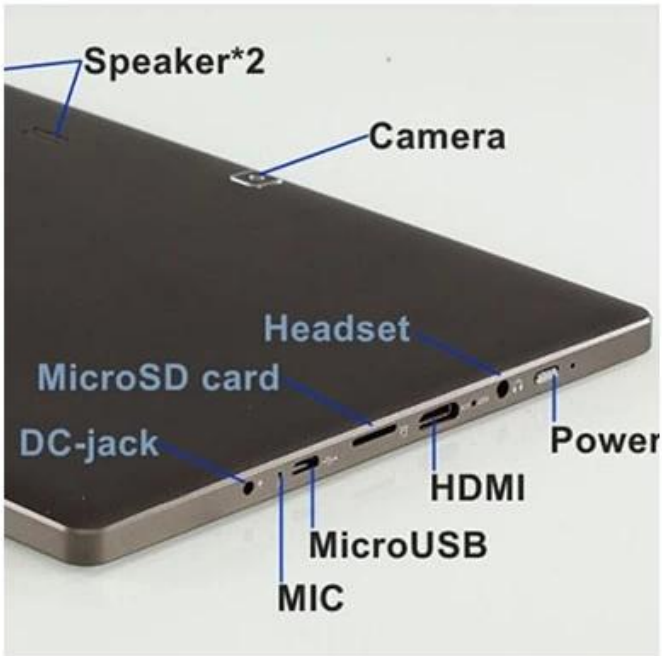

## 10.1 inch internet windows tablet pc with 1280\*800 IPS screen 2G+32G GPS WIFI BT

Chipset	BAYPRAIL-T Z3735D 1.33-1.86MHZ
OS	win8
RAM	DDR3 2G
Storage Flash	32G
TF	MicroSD card, Support Maximum 32G
Screen	Capacitive five point touch screen
Screen Resolution	1280*800 IPS
Screen size	10.1"
Camera	Front 2.0M/Rear 2.0M
Wi-Fi	802.11 b/g/n
3G Frequency	support 3G Dongle add 20USD (WCDMA: 2100MHZ Optional:WCDMA:850M/1900M)
GPS	Yes
Bluetooth	yes
Gravity sensing	Yes
USB	Mini USB
HDMI	YES
Headset/MIC	Support
Music /Movie	Support MP3,WMA,MP2,OGG,AAC,M4A,MA4,FLAC,3GP,WAV
Flash player/Photo	JPG、BMP、PNG、GIF ect (need license)
Language	Multi-language
Color	black
Adapter	DC9V2A Optional EU/US
Battery Type	6000MAH

**Picture:**

3G/WIFI

10.1"IPS SCREEN 1280\*800P HD resolution

10.1"

IPS

Win8

wifi

3D

HDMI

10.1"