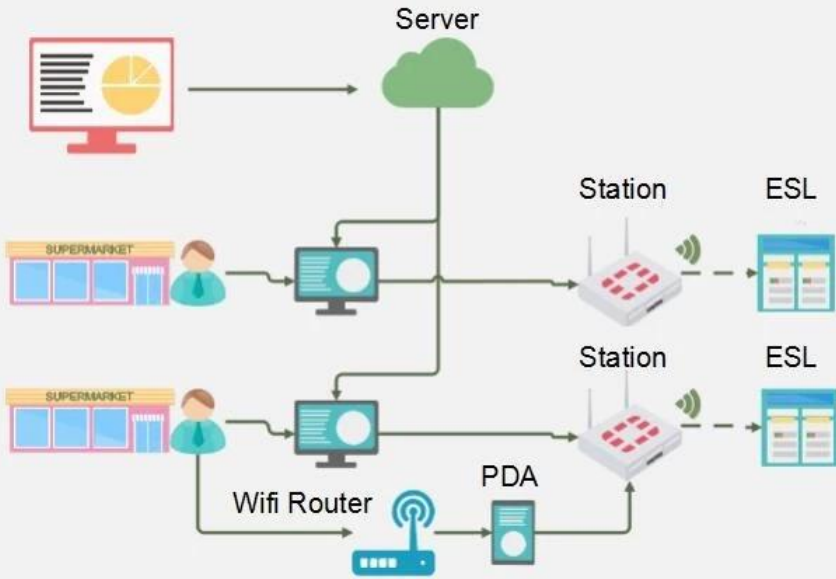

# ESL Smart Working Principal

**Easy to USE**

The software is designed to meet the needs of different users.

**Station Coverage**

One station cover 3500pcs SKU, Area

**Price Change**

Price change from Headquarter, less Labor, less mistake.

# Small Store Case Reference

ONE STAFF, ONE STORE

Bank registers system

Stock/ entrence/ sold check

PDA