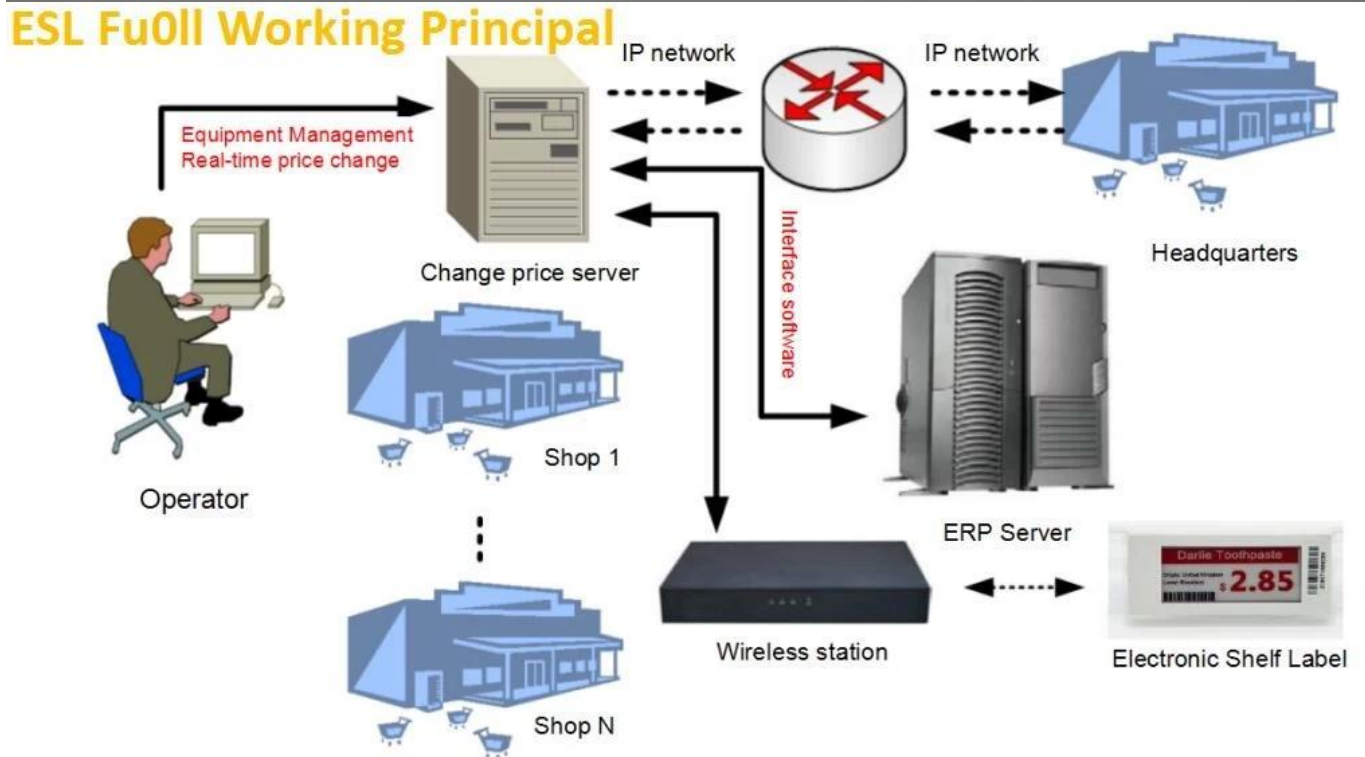

# ESL Smart Working Principal

**Easy to USE**

The software is designed to meet the needs of different users.

**Station Coverage**

One station cover 3500pcs SKU, Area

**Price Change**

Price change from Headquarter, less Labor, less mistake.

# Small Store Case Reference

ONE STAFF, ONE STORE

Bank registers system

Stock/ entrence/ sold check

PDA